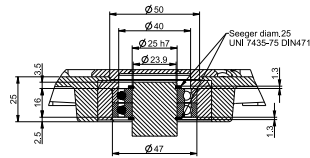

Corner Discs for TableTop Chains

Corner Disc Type	Code Number	Execution	Open / Closed	Pitch Diameter Chain	Outside Diameter F	Weight
				mm	mm	kg
For Plastic Slatband Tab Chains 879BO, 880BO, 880BO F, HFP880BOT and LBP879BO						
With 32 Teeth						
N880BOT32	L0880684051	drive	open	380	352	0.98
- clamping device not included (bore 50H7 mm)						
With 32 Teeth						
NX880BOT32	L0880698581	carry/return	closed	380	352	0.98
- inclusive 2x single race ball bearing 25x47x8 - contour symmetrical: no difference between carry and return corner disc - opened by breaking out diaphragm						
Without Teeth						
NXT880 BO	L0880632762	carry/return	closed	380	335	0.98
- inclusive 2x single race ball bearing 25x47x8. - contour symmetrical: no difference between carry and return corner disc. - opened by breaking out diaphragm.						