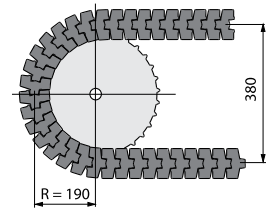

Corner Discs for TableTop Chains

Corner Disc Type	Code Number	Execution	Open / Closed	Pitch Diameter Chain	Outside Diameter F	Weight
				mm	mm	kg
For Plastic Slatband Tab Chains 879BO, 880BO, 880BO F, HFP880BOT and LBP879BO						
With 32 Teeth						
N880BOT32	L0880684051	drive	open	380	352	0.98
- clamping device not included (bore 50H7 mm)						
With 32 Teeth						
NX880BOT32	L0880698581	carry/return	closed	380	352	0.98
- inclusive 2x single race ball bearing 25x47x8 - contour symmetrical: no difference between carry and return corner disc - opened by breaking out diaphragm						
Without Teeth						
NXT880 BO	L0880632762	carry/return	closed	380	335	0.98
- inclusive 2x single race ball bearing 25x47x8. - contour symmetrical: no difference between carry and return corner disc. - opened by breaking out diaphragm.						