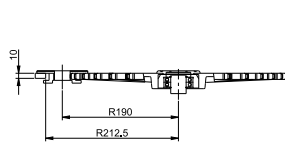

Corner Discs for TableTop Chains

Corner Disc Type	Code Number	Execution	Open / Closed	Pitch Diameter Chain	Outside Diameter F	Weight
				mm	mm	kg
For Plastic Slatband Tab Chains 879BO, 880BO, 880BO F, HFP880BOT and LBP879BO						
With 32 Teeth						
N880BOT32	L0880684051	drive	open	380	352	0.98
- clamping device not included (bore 50H7 mm)						
With 32 Teeth						
NX880BOT32	L0880698581	carry/return	closed	380	352	0.98
- inclusive 2x single race ball bearing 25x47x8 - contour symmetrical: no difference between carry and return corner disc - opened by breaking out diaphragm						
Without Teeth						
NXT880 BO	L0880632762	carry/return	closed	380	335	0.98
- inclusive 2x single race ball bearing 25x47x8. - contour symmetrical: no difference between carry and return corner disc. - opened by breaking out diaphragm.						