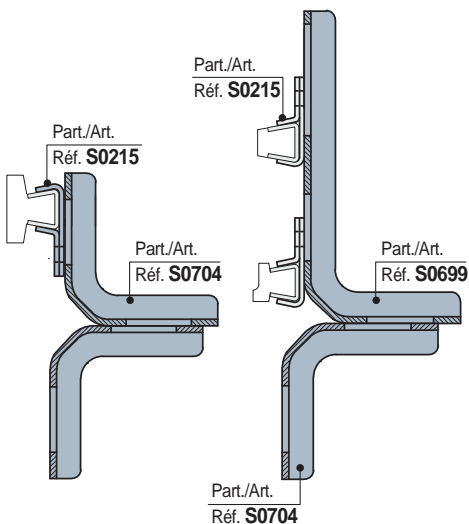

• Assembly of Part. S0903 - S0216

• Assembly of Part. S0215

■ ViseClamp™

Use	A mm	Code
For guides with S = 2	17	656001N

- Material: austenitic stainless steel.
- Packaging: 50 pieces.

Part. S0903

■ Guide rail clamp

Use	A mm	Code	Weight kg
For guides with S = 1,5	16	60131	0,01
For guides with S = 2	17	64244	

- Material: austenitic stainless steel.
- Packaging: 50 pieces.

Part. S0216

■ Guide rail clamp

Use	A mm	l mm	Code	Weight kg
For guides with S = 1,5	16	20,5	60121N	0,04
For guides with S = 2	17	20	65976N	

- Material: austenitic stainless steel.
- Packaging: 50 pieces.

Part. S0215

- **Best Seller**
- **Standard**
- **On request:** minimum quantity may apply. Consult our Customer Service for availability.

Item code for order = Part. + Code