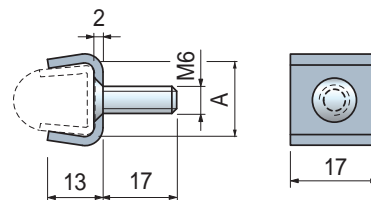

• Assembly of Part. S0903 - S0216

• Assembly of Part. S0215

■ ViseClamp™

Use	A mm	Code
For guides with S = 2	17	656001N

- Material: austenitic stainless steel.
- Packaging: 50 pieces.

Part. S0903

■ Guide rail clamp

Use	A mm	Code	Weight kg
For guides with S = 1,5	16	60131	0,01
For guides with S = 2	17	64244	

- Material: austenitic stainless steel.
- Packaging: 50 pieces.

Part. S0216

■ Guide rail clamp

Use	A mm	l mm	Code	Weight kg
For guides with S = 1,5	16	20,5	60121N	0,04
For guides with S = 2	17	20	65976N	

- Material: austenitic stainless steel.
- Packaging: 50 pieces.

Part. S0215

- **Best Seller**
- **Standard**
- **On request:** minimum quantity may apply. Consult our Customer Service for availability.

Item code for order = Part. + Code