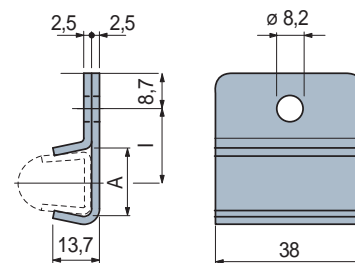

• Assembly of Part. S0903 - S0216

• Assembly of Part. S0215

■ ViseClamp™

Use	A mm	Code
For guides with S = 2	17	656001N

- Material: austenitic stainless steel.
- Packaging: 50 pieces.

Part. S0903

■ Guide rail clamp

Use	A mm	Code	Weight kg
For guides with S = 1,5	16	60131	0,01
For guides with S = 2	17	64244	

- Material: austenitic stainless steel.
- Packaging: 50 pieces.

Part. S0216

■ Guide rail clamp

Use	A mm	l mm	Code	Weight kg
For guides with S = 1,5	16	20,5	60121N	0,04
For guides with S = 2	17	20	65976N	

- Material: austenitic stainless steel.
- Packaging: 50 pieces.

Part. S0215

- **Best Seller**
- **Standard**
- **On request:** minimum quantity may apply. Consult our Customer Service for availability.

Item code for order = Part. + Code