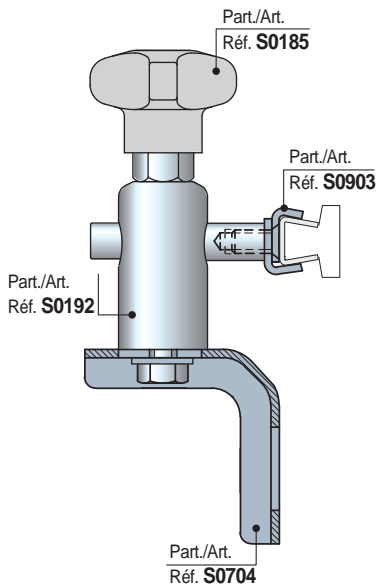

• Assembly of Part. S0903 - S0216

• Assembly of Part. S0215

■ ViseClamp™

Use	A mm	Code
For guides with S = 2	17	656001N

- Material: austenitic stainless steel.
- Packaging: 50 pieces.

Part. S0903

■ Guide rail clamp

Use	A mm	Code	Weight kg
For guides with S = 1,5	16	60131	0,01
For guides with S = 2	17	64244	

- Material: austenitic stainless steel.
- Packaging: 50 pieces.

Part. S0216

■ Guide rail clamp

Use	A mm	l mm	Code	Weight kg
For guides with S = 1,5	16	20,5	60121N	0,04
For guides with S = 2	17	20	65976N	

- Material: austenitic stainless steel.
- Packaging: 50 pieces.

Part. S0215

- **Best Seller**
- **Standard**
- **On request:** minimum quantity may apply. Consult our Customer Service for availability.

Item code for order = Part. + Code