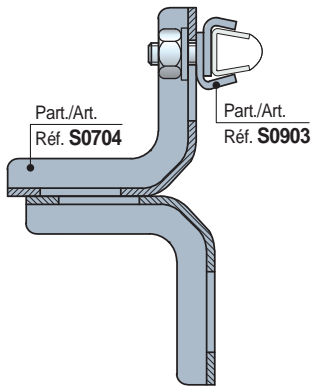

• Assembly of Part. S0903 - S0216

• Assembly of Part. S0215

■ ViseClamp™

Use	A mm	Code
For guides with S = 2	17	656001N

- Material: austenitic stainless steel.
- Packaging: 50 pieces.

Part. S0903

■ Guide rail clamp

Use	A mm	Code	Weight kg
For guides with S = 1,5	16	60131	0,01
For guides with S = 2	17	64244	

- Material: austenitic stainless steel.
- Packaging: 50 pieces.

Part. S0216

■ Guide rail clamp

Use	A mm	l mm	Code	Weight kg
For guides with S = 1,5	16	20,5	60121N	0,04
For guides with S = 2	17	20	65976N	

- Material: austenitic stainless steel.
- Packaging: 50 pieces.

Part. S0215

- **Best Seller**
- **Standard**
- **On request:** minimum quantity may apply. Consult our Customer Service for availability.

Item code for order = Part. + Code