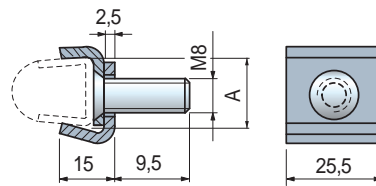

• Assembly of Part. S0903 - S0216

• Assembly of Part. S0215

■ ViseClamp™

Use	A mm	Code
For guides with S = 2	17	656001N

- Material: austenitic stainless steel.
- Packaging: 50 pieces.

Part. S0903

■ Guide rail clamp

Use	A mm	Code	Weight kg
For guides with S = 1,5	16	60131	0,01
For guides with S = 2	17	64244	

- Material: austenitic stainless steel.
- Packaging: 50 pieces.

Part. S0216

■ Guide rail clamp

Use	A mm	l mm	Code	Weight kg
For guides with S = 1,5	16	20,5	60121N	0,04
For guides with S = 2	17	20	65976N	

- Material: austenitic stainless steel.
- Packaging: 50 pieces.

Part. S0215

- **Best Seller**
- **Standard**
- **On request:** minimum quantity may apply. Consult our Customer Service for availability.

Item code for order = Part. + Code