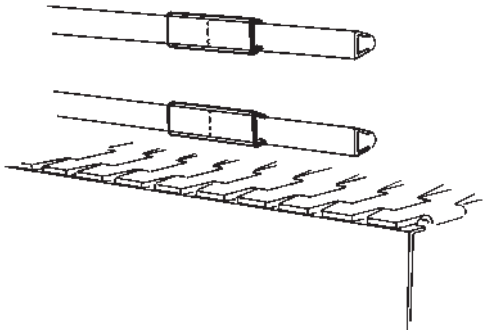

• Assembly of Part. S0902

■ ViseSplice™

Part. S0902

Use	L mm	Code
For guides with S = 2	17,5	656041N

- Material: austenitic stainless steel.
- Packaging: 50 pieces.

• Assembly of Part. S0214

■ Connecting clamp

Part. S0214

Use	A mm	Code	Weight kg
For guides with S = 1,5	16	60111	0,02
For guides with S = 2	17	644293	

- Material: austenitic stainless steel.
- Packaging: 50 pieces.

- **Best Seller**
- **Standard**
- **On request:** minimum quantity may apply. Consult our Customer Service for availability.