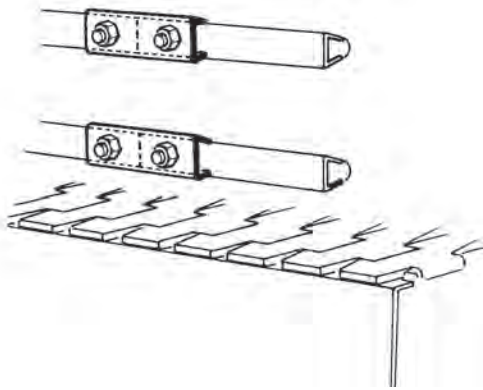

• Assembly of Part. S0902

■ ViseSplice™

Part. S0902

Use	L mm	Code
For guides with S = 2	17,5	656041N

- Material: austenitic stainless steel.
- Packaging: 50 pieces.

• Assembly of Part. S0214

■ Connecting clamp

Part. S0214

Use	A mm	Code	Weight kg
For guides with S = 1,5	16	60111	0,02
For guides with S = 2	17	644293	

- Material: austenitic stainless steel.
- Packaging: 50 pieces.

- **Best Seller**
- **Standard**
- **On request:** minimum quantity may apply. Consult our Customer Service for availability.