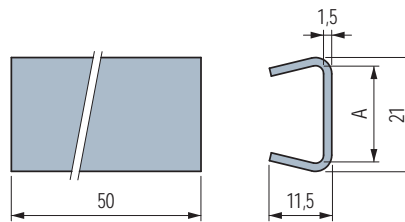

• Assembly of Part. S0902

■ ViseSplice™

Part. S0902

Use	L mm	Code
For guides with S = 2	17,5	656041N

- Material: austenitic stainless steel.
- Packaging: 50 pieces.

• Assembly of Part. S0214

■ Connecting clamp

Part. S0214

Use	A mm	Code	Weight kg
For guides with S = 1,5	16	60111	0,02
For guides with S = 2	17	644293	

- Material: austenitic stainless steel.
- Packaging: 50 pieces.

- **Best Seller**
- **Standard**
- **On request:** minimum quantity may apply. Consult our Customer Service for availability.