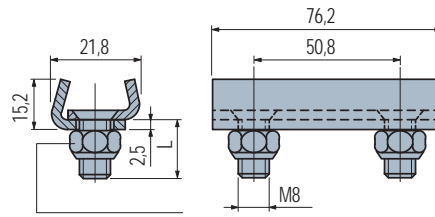

• Assembly of Part. S0902

■ ViseSplice™

Part. S0902

Use	L mm	Code
For guides with S = 2	17,5	656041N

- Material: austenitic stainless steel.
- Packaging: 50 pieces.

• Assembly of Part. S0214

■ Connecting clamp

Part. S0214

Use	A mm	Code	Weight kg
For guides with S = 1,5	16	60111	0,02
For guides with S = 2	17	644293	

- Material: austenitic stainless steel.
- Packaging: 50 pieces.

- **Best Seller**
- **Standard**
- **On request:** minimum quantity may apply. Consult our Customer Service for availability.