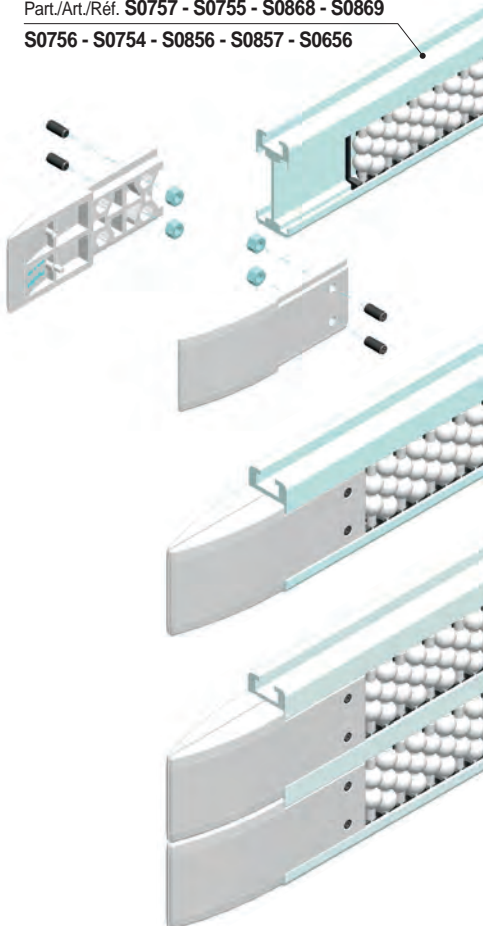

• Assembly Part. S0852

Part./Art./Réf. **S0757 - S0755 - S0868 - S0869**
S0756 - S0754 - S0856 - S0857 - S0656

• Assembly Part. S0854

Part./Art./Réf. **S0757 - S0755 - S0868 - S0869**
S0756 - S0754 - S0856 - S0857 - S0656

■ Side separation block

Code	Weight kg
646633	0,05

- Material: separation block in Acetal POM (white), nuts in nickel plated brass, grub screws in stainless steel.
- Packaging: 4 pieces.

Part. S0852

■ Centre separation block

Code	Weight kg
646643	0,09

- Material: separation block in Acetal POM (white), nuts in nickel plated brass, grub screws in stainless steel.
- Packaging: 4 pairs.

Part. S0854

- Best Seller
- Standard
- On request: minimum quantity may apply. Consult our Customer Service for availability.