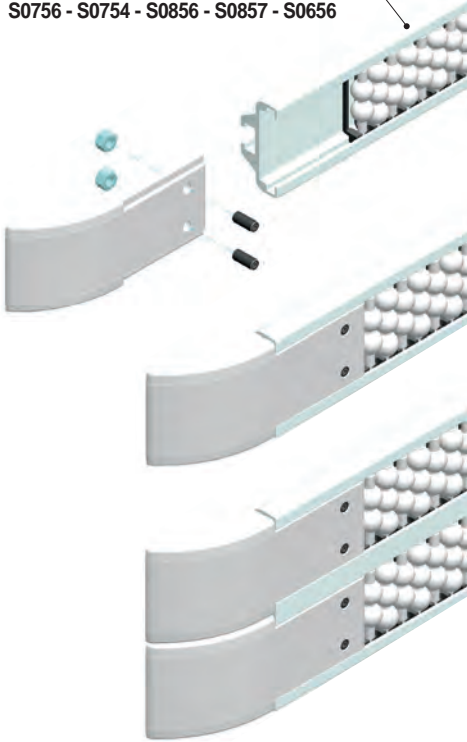

• Assembly Part. S0852

Part./Art./Réf. **S0757 - S0755 - S0868 - S0869**
S0756 - S0754 - S0856 - S0857 - S0656

• Assembly Part. S0854

Part./Art./Réf. **S0757 - S0755 - S0868 - S0869**
S0756 - S0754 - S0856 - S0857 - S0656

■ Side separation block

Code	Weight kg
646633	0,05

- Material: separation block in Acetal POM (white), nuts in nickel plated brass, grub screws in stainless steel.
- Packaging: 4 pieces.

Part. S0852

■ Centre separation block

Code	Weight kg
646643	0,09

- Material: separation block in Acetal POM (white), nuts in nickel plated brass, grub screws in stainless steel.
- Packaging: 4 pairs.

Part. S0854

- Best Seller
- Standard
- On request: minimum quantity may apply. Consult our Customer Service for availability.