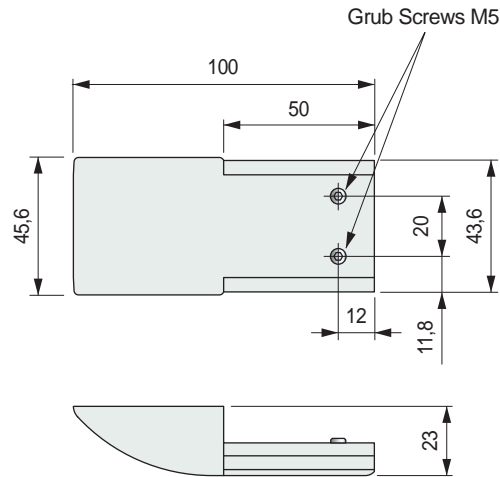

• Assembly Part. S0852

Part./Art./Réf. **S0757 - S0755 - S0868 - S0869**
S0756 - S0754 - S0856 - S0857 - S0656

• Assembly Part. S0854

Part./Art./Réf. **S0757 - S0755 - S0868 - S0869**
S0756 - S0754 - S0856 - S0857 - S0656

■ Side separation block

Code	Weight kg
646633	0,05

- Material: separation block in Acetal POM (white), nuts in nickel plated brass, grub screws in stainless steel.
- Packaging: 4 pieces.

Part. S0852

■ Centre separation block

Code	Weight kg
646643	0,09

- Material: separation block in Acetal POM (white), nuts in nickel plated brass, grub screws in stainless steel.
- Packaging: 4 pairs.

Part. S0854

- Best Seller
- Standard
- On request: minimum quantity may apply. Consult our Customer Service for availability.