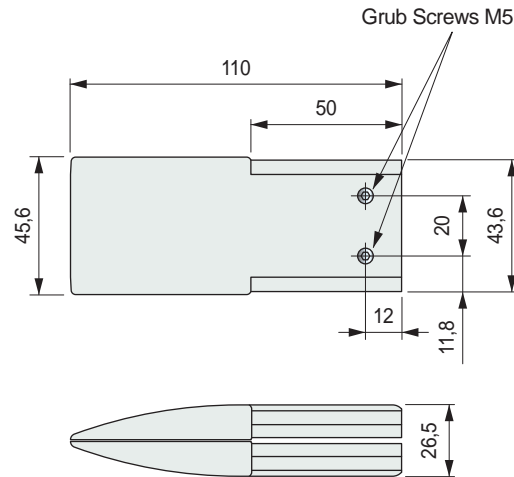

■ Side separation block

Code	Weight kg
646633	0,05

- Material: separation block in Acetal POM (white), nuts in nickel plated brass, grub screws in stainless steel.
- Packaging: 4 pieces.

Part. S0852

■ Centre separation block

Code	Weight kg
646643	0,09

- Material: separation block in Acetal POM (white), nuts in nickel plated brass, grub screws in stainless steel.
- Packaging: 4 pairs.

Part. S0854

- Best Seller
- Standard
- On request: minimum quantity may apply. Consult our Customer Service for availability.