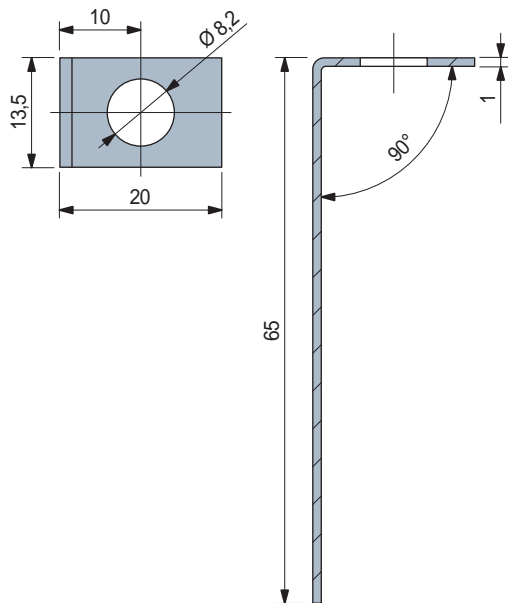

Part. S0788

■ End stops for Pearl Roller Guide

Short version, or side guides single and double, and centre single

Long version, for centre guides double

Code

Short version	615503
Long version	615513

- Material: austenitic stainless steel.
- Packaging: 50 pieces.

• Assembly Part. S0788

Part./Art./Réf. **S0757 - S0755 - S0868 - S0869**
S0756 - S0754 - S0856 - S0857 - S0656

● Best Seller

● Standard

● On request: minimum quantity may apply. Consult our Customer Service for availability.

Item code for order = Part. + Code