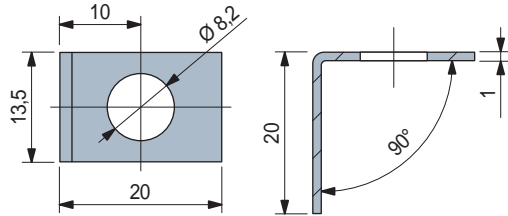

Part. S0788

■ End stops for Pearl Roller Guide

Short version, or side guides single and double, and centre single

Long version, for centre guides double

Code

Short version	615503
Long version	615513

- Material: austenitic stainless steel.
- Packaging: 50 pieces.

• Assembly Part. S0788

Part./Art./Réf. **S0757 - S0755 - S0868 - S0869**
S0756 - S0754 - S0856 - S0857 - S0656

● Best Seller

● Standard

● On request: minimum quantity may apply. Consult our Customer Service for availability.