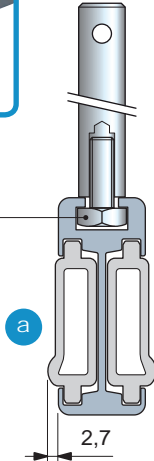

• **Assembly Part. S0777**

Guide can be assembly on both sides.

a) configuration "label protection".

b) containers or packages handling.

M8 hex head bolt

M8 hex head bolt

■ **Product Guide**

Guide material	Length metres	Code	Weight kg/m
PE	3050	613223	0,85
(Polyethylene white)	6100	613233	

- Packaging: 1 strand.

Part. S0777

■ **Closing caps**

Material	Code	Weight kg
PE (Polyethylene Black)	635393	0,10

- Packaging: 50 pieces.

Part. S0829

- **Best Seller**
- **Standard**
- **On request:** minimum quantity may apply. Consult our Customer Service for availability.

Item code for order = Part. + Code