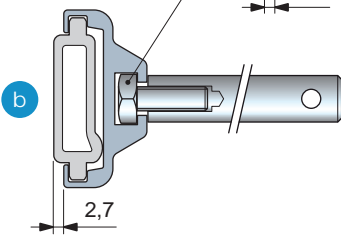

• **Assembly Part. S0777**

Guide can be assembly on both sides.

a) configuration "label protection".

b) containers or packages handling.

M8 hex head bolt

M8 hex head bolt

■ **Product Guide**

Guide material	Length metres	Code	Weight kg/m
PE	3050	613223	0,85
(Polyethylene white)	6100	613233	

- Packaging: 1 strand.

Part. S0777

■ **Closing caps**

Material	Code	Weight kg
PE (Polyethylene Black)	635393	0,10

- Packaging: 50 pieces.

Part. S0829

- **Best Seller**
- **Standard**
- **On request:** minimum quantity may apply. Consult our Customer Service for availability.