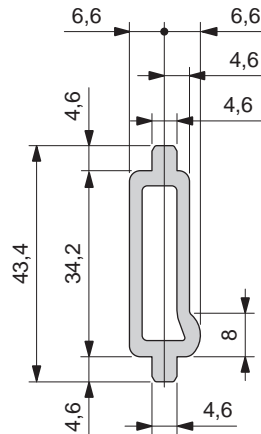

• **Assembly Part. S0777**

Guide can be assembly on both sides.

a) configuration "label protection".

b) containers or packages handling.

M8 hex head bolt

M8 hex head bolt

■ **Product Guide**

Guide material	Length metres	Code	Weight kg/m
PE	3050	613223	0,85
(Polyethylene white)	6100	613233	

- Packaging: 1 strand.

Part. S0777

■ **Closing caps**

Material	Code	Weight kg
PE (Polyethylene Black)	635393	0,10

- Packaging: 50 pieces.

Part. S0829

- **Best Seller**
- **Standard**
- **On request:** minimum quantity may apply. Consult our Customer Service for availability.

Item code for order = Part. + Code