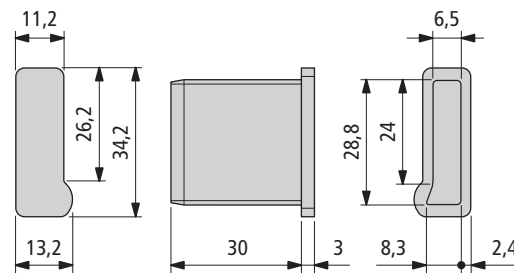

• **Assembly Part. S0777**

Guide can be assembly on both sides.

a) configuration "label protection".

b) containers or packages handling.

M8 hex head bolt

M8 hex head bolt

■ **Product Guide**

Guide material	Length metres	Code	Weight kg/m
PE	3050	613223	0,85
(Polyethylene white)	6100	613233	

- Packaging: 1 strand.

Part. S0777

■ **Closing caps**

Material	Code	Weight kg
PE (Polyethylene Black)	635393	0,10

- Packaging: 50 pieces.

Part. S0829

- **Best Seller**
- **Standard**
- **On request:** minimum quantity may apply. Consult our Customer Service for availability.