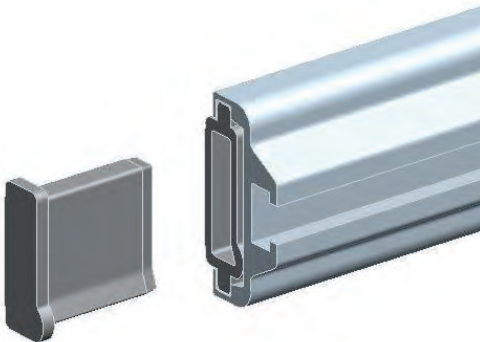

• **Assembly Part. S0777**

Guide can be assembly on both sides.

a) configuration "label protection".

b) containers or packages handling.

M8 hex head bolt

M8 hex head bolt

■ **Product Guide**

Guide material	Length metres	Code	Weight kg/m
PE	3050	613223	0,85
(Polyethylene white)	6100	613233	

- Packaging: 1 strand.

Part. S0777

■ **Closing caps**

Material	Code	Weight kg
PE (Polyethylene Black)	635393	0,10

- Packaging: 50 pieces.

Part. S0829

- **Best Seller**
- **Standard**
- **On request:** minimum quantity may apply. Consult our Customer Service for availability.