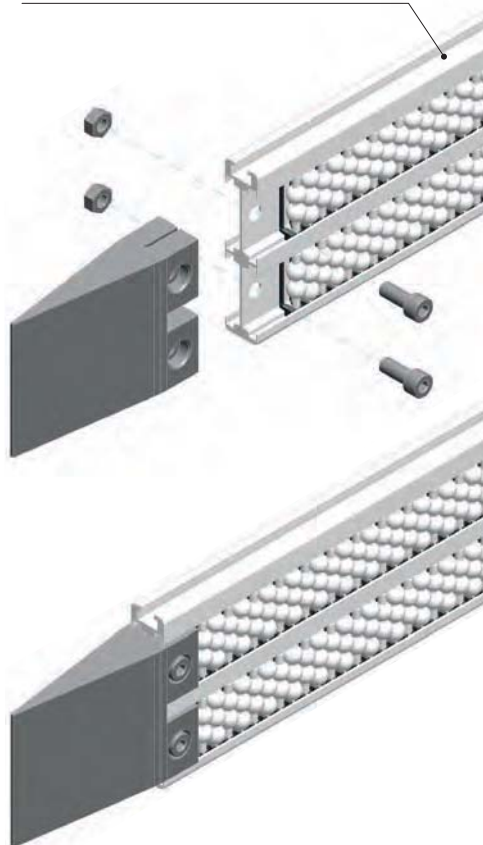

• Assembly Part. S0760

Part./Art./Réf. S0757 - S0868 - S0756 - S0856

• Assembly Part. S0759

Part./Art./Réf. S0755 - S0869 - S0754 - S0857

■ Side separation block double

Code	t
613443	0,12

- Material: separation block in Polyethylene PE (white),
t a t t ta t .
Pa a 2 .

Part. S0760

■ Centre separation block double

Code	t
613423	0,13

- Material: separation block in Polyethylene PE (white),
t a t t ta t .
Pa a 2 .

Part. S0759

- Best Seller
- Standard
- On request: minimum quantity may apply. Consult our Customer Service for availability.

Item code for order = Part. + Code

Part. S0760

Side separation block

Code	Weight kg
613433	0,05

- Material: separation block in Polyethylene PE (white), bolt in austenitic stainless steel.
- Packaging: 2 pieces.

Part. S0759

Centre separation block

Code	Weight kg
613413	0,06

- Material: separation block in Polyethylene PE (white), bolt in austenitic stainless steel.
- Packaging: 2 pieces.

Assembly Part. S0760

Part./Art./Réf. S0757 - S0868 - S0756 - S0856