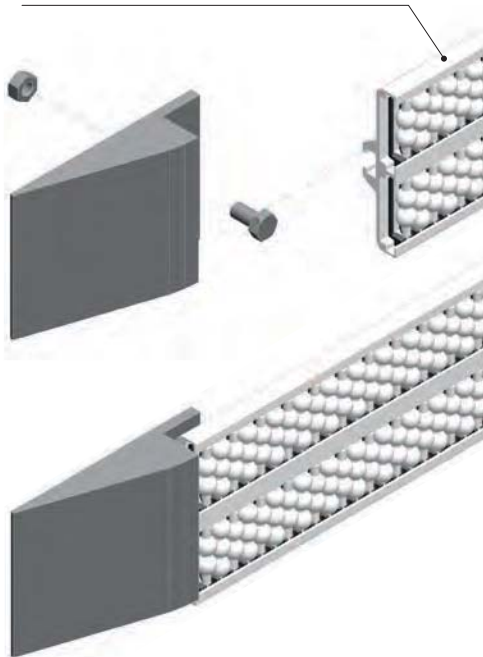

• Assembly Part. S0760

Part./Art./Réf. S0757 - S0868 - S0756 - S0856

• Assembly Part. S0759

Part./Art./Réf. S0755 - S0869 - S0754 - S0857

■ Side separation block double

Code	t
613443	0,12

- Material: separation block in Polyethylene PE (white),
t a t t ta t .
Pa a 2 .

Part. S0760

■ Centre separation block double

Code	t
613423	0,13

- Material: separation block in Polyethylene PE (white),
t a t t ta t .
Pa a 2 .

Part. S0759

- Best Seller
- Standard
- On request: minimum quantity may apply. Consult our Customer Service for availability.

Item code for order = Part. + Code

Part. S0760

Side separation block

Code	Weight kg
613433	0,05

- Material: separation block in Polyethylene PE (white), bolt in austenitic stainless steel.
- Packaging: 2 pieces.

Part. S0759

Centre separation block

Code	Weight kg
613413	0,06

- Material: separation block in Polyethylene PE (white), bolt in austenitic stainless steel.
- Packaging: 2 pieces.

Assembly Part. S0760

Part./Art./Réf. S0757 - S0868 - S0756 - S0856