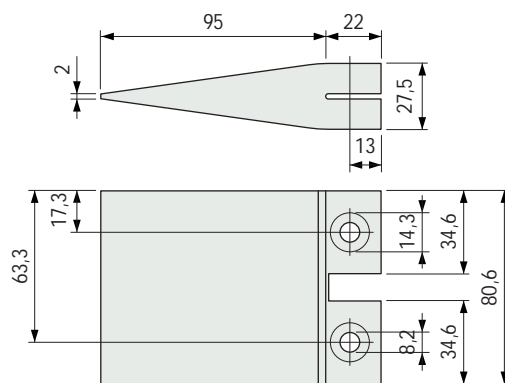

• Assembly Part. S0760

Part./Art./Réf. S0757 - S0868 - S0756 - S0856

• Assembly Part. S0759

Part./Art./Réf. S0755 - S0869 - S0754 - S0857

■ Side separation block double

Code	t
613443	0,12

- Material: separation block in Polyethylene PE (white),
t a t t ta t .
Pa a 2 .

Part. S0760

■ Centre separation block double

Code	t
613423	0,13

- Material: separation block in Polyethylene PE (white),
t a t t ta t .
Pa a 2 .

Part. S0759

- Best Seller
- Standard
- On request: minimum quantity may apply. Consult our Customer Service for availability.

Item code for order = Part. + Code

Part. S0760

Side separation block

Code	Weight kg
613433	0,05

- Material: separation block in Polyethylene PE (white), bolt in austenitic stainless steel.
- Packaging: 2 pieces.

Part. S0759

Centre separation block

Code	Weight kg
613413	0,06

- Material: separation block in Polyethylene PE (white), bolt in austenitic stainless steel.
- Packaging: 2 pieces.

Assembly Part. S0760

Part./Art./Réf. S0757 - S0868 - S0756 - S0856