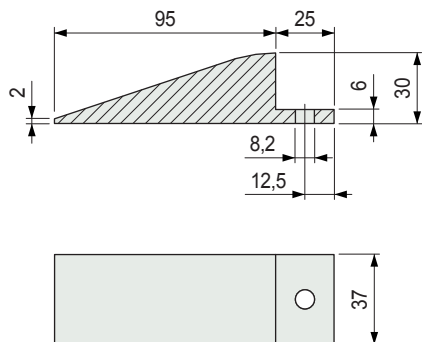

• Assembly Part. S0760

Part./Art./Réf. S0757 - S0868 - S0756 - S0856

• Assembly Part. S0759

Part./Art./Réf. S0755 - S0869 - S0754 - S0857

■ Side separation block double

Code	t
613443	0,12

- Material: separation block in Polyethylene PE (white),
t a t t ta t .
Pa a 2 .

Part. S0760

■ Centre separation block double

Code	t
613423	0,13

- Material: separation block in Polyethylene PE (white),
t a t t ta t .
Pa a 2 .

Part. S0759

- Best Seller
- Standard
- On request: minimum quantity may apply. Consult our Customer Service for availability.

Item code for order = Part. + Code

Part. S0760

Side separation block

Code	Weight kg
613433	0,05

- Material: separation block in Polyethylene PE (white), bolt in austenitic stainless steel.
- Packaging: 2 pieces.

Part. S0759

Centre separation block

Code	Weight kg
613413	0,06

- Material: separation block in Polyethylene PE (white), bolt in austenitic stainless steel.
- Packaging: 2 pieces.

Assembly Part. S0760

Part./Art./Réf. S0757 - S0868 - S0756 - S0856