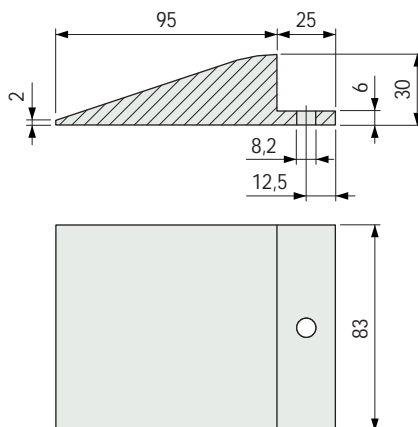

• Assembly Part. S0760

Part./Art./Réf. S0757 - S0868 - S0756 - S0856

• Assembly Part. S0759

Part./Art./Réf. S0755 - S0869 - S0754 - S0857

■ Side separation block double

Code	t
613443	0,12

- Material: separation block in Polyethylene PE (white),
t a t t ta t .
Pa a 2 .

Part. S0760

■ Centre separation block double

Code	t
613423	0,13

- Material: separation block in Polyethylene PE (white),
t a t t ta t .
Pa a 2 .

Part. S0759

- Best Seller
- Standard
- On request: minimum quantity may apply. Consult our Customer Service for availability.

Item code for order = Part. + Code

Part. S0760

Side separation block

Code	Weight kg
613433	0,05

- Material: separation block in Polyethylene PE (white), bolt in austenitic stainless steel.
- Packaging: 2 pieces.

Part. S0759

Centre separation block

Code	Weight kg
613413	0,06

- Material: separation block in Polyethylene PE (white), bolt in austenitic stainless steel.
- Packaging: 2 pieces.

Assembly Part. S0760

Part./Art./Réf. S0757 - S0868 - S0756 - S0856