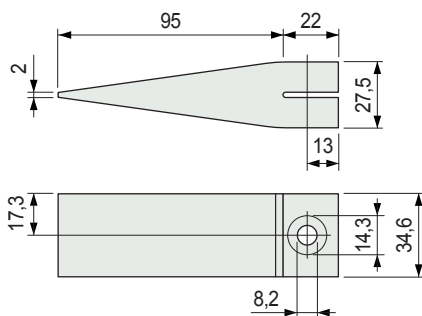

Part. S0760

■ Centre separation block double

Code	t
613423	0,13

- Material: separation block in Polyethylene PE (white),
t a t t ta t .
Pa a 2 .

Part. S0759

- Best Seller
- Standard
- On request: minimum quantity may apply. Consult our Customer Service for availability.

Item code for order = Part. + Code

Part. S0760

Side separation block

Code	Weight kg
613433	0,05

- Material: separation block in Polyethylene PE (white), bolt in austenitic stainless steel.
- Packaging: 2 pieces.

Part. S0759

Centre separation block

Code	Weight kg
613413	0,06

- Material: separation block in Polyethylene PE (white), bolt in austenitic stainless steel.
- Packaging: 2 pieces.

Assembly Part. S0760

Part./Art./Réf. S0757 - S0868 - S0756 - S0856