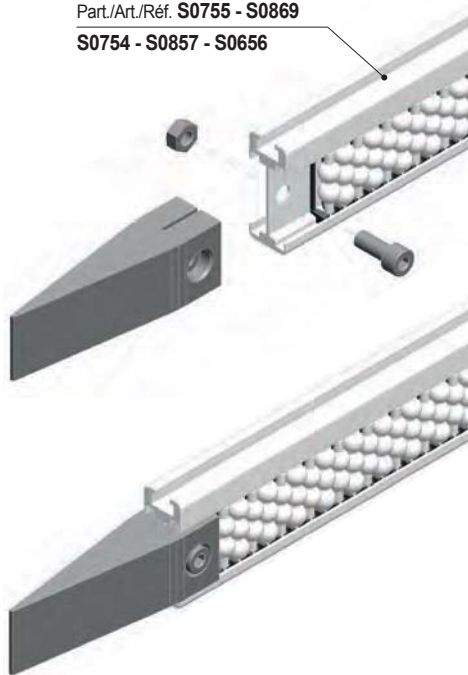

Assembly Part. S0759

Part./Art./Réf. S0755 - S0869
S0754 - S0857 - S0656

● Best Seller

● Standard

● On request: minimum quantity may apply. Consult our Customer Service for availability.

Item code for order = Part. + Code