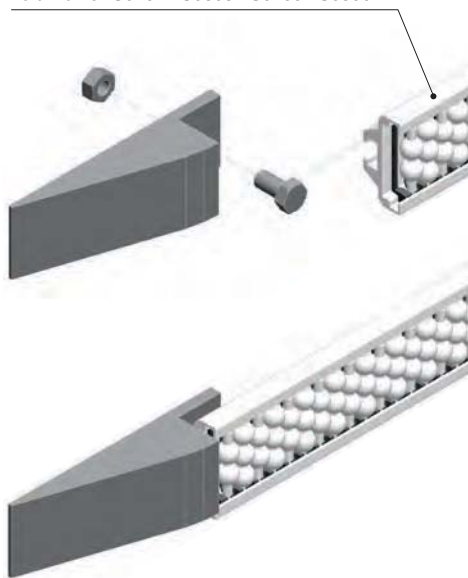

• Assembly Part. S0760

Part./Art./Réf. S0757 - S0868 - S0756 - S0856

• Assembly Part. S0759

Part./Art./Réf. S0755 - S0869 - S0754 - S0857

■ Side separation block double

Code	t
613443	0,12

- Material: separation block in Polyethylene PE (white),
t a t t ta t .
Pa a 2 .

Part. S0760

■ Centre separation block double

Code	t
613423	0,13

- Material: separation block in Polyethylene PE (white),
t a t t ta t .
Pa a 2 .

Part. S0759

- Best Seller
- Standard
- On request: minimum quantity may apply. Consult our Customer Service for availability.

Item code for order = Part. + Code

Part. S0760

Side separation block

Code	Weight kg
613433	0,05

- Material: separation block in Polyethylene PE (white), bolt in austenitic stainless steel.
- Packaging: 2 pieces.

Part. S0759

Centre separation block

Code	Weight kg
613413	0,06

- Material: separation block in Polyethylene PE (white), bolt in austenitic stainless steel.
- Packaging: 2 pieces.

Assembly Part. S0760

Part./Art./Réf. S0757 - S0868 - S0756 - S0856