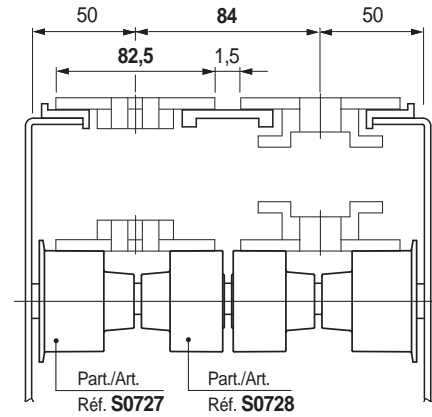

Part. S0727

Dia. 46 mm

Roller

Shaft dia. mm	Bore dia. Df mm	Code
12	12,2	688902

- Material: polyethylene PE (white).
- Packaging: 100 pieces.

Part. S0728

Dia. 46 mm

Roller

Shaft dia. mm	Bore dia. Df mm	Code
12	12,2	688912

- Material: polyethylene PE (white).
- Packaging: 100 pieces.

• Characteristics

- Completely closed design for the maximum hygiene.
- Material polyethylene PE (white) ideal for applications in the food industry.

Chain width 82,5 mm (K325) / Pitch 84 mm

Chain width 114,3 mm (K450) / Pitch 120 mm

● Best Seller

● Standard

● On request: minimum quantity may apply. Consult our Customer Service for availability.

Item code for order = Part. + Code