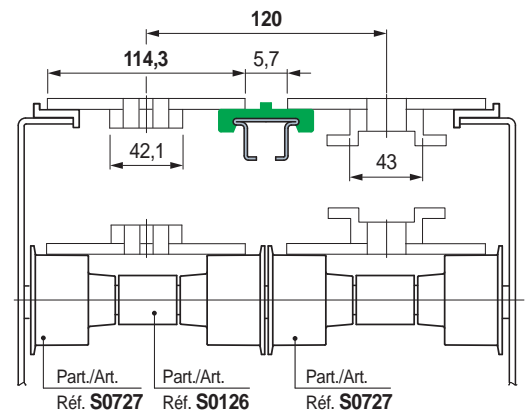

Part. S0727

Dia. 46 mm

Roller

Shaft dia. mm	Bore dia. Df mm	Code
12	12,2	688902

- Material: polyethylene PE (white).
- Packaging: 100 pieces.

Part. S0728

Dia. 46 mm

Roller

Shaft dia. mm	Bore dia. Df mm	Code
12	12,2	688912

- Material: polyethylene PE (white).
- Packaging: 100 pieces.

• Characteristics

- Completely closed design for the maximum hygiene.
- Material polyethylene PE (white) ideal for applications in the food industry.

Chain width 82,5 mm (K325) / Pitch 84 mm

Chain width 114,3 mm (K450) / Pitch 120 mm

● Best Seller

● Standard

● On request: minimum quantity may apply. Consult our Customer Service for availability.

Item code for order = Part. + Code