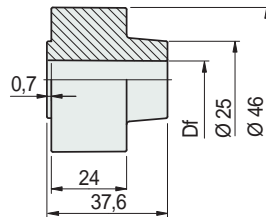

Part. S0727

Dia. 46 mm

Roller

Shaft dia. mm	Bore dia. Df mm	Code
12	12,2	688902

- Material: polyethylene PE (white).
- Packaging: 100 pieces.

Part. S0728

Dia. 46 mm

Roller

Shaft dia. mm	Bore dia. Df mm	Code
12	12,2	688912

- Material: polyethylene PE (white).
- Packaging: 100 pieces.

• Characteristics

- Completely closed design for the maximum hygiene.
- Material polyethylene PE (white) ideal for applications in the food industry.

Chain width 82,5 mm (K325) / Pitch 84 mm

Chain width 114,3 mm (K450) / Pitch 120 mm

● Best Seller

● Standard

● On request: minimum quantity may apply. Consult our Customer Service for availability.

Item code for order = Part. + Code