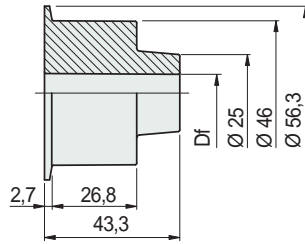

Part. S0727

Dia. 46 mm

Roller

Shaft dia. mm	Bore dia. Df mm	Code
12	12,2	688902

- Material: polyethylene PE (white).
- Packaging: 100 pieces.

Part. S0728

Dia. 46 mm

Roller

Shaft dia. mm	Bore dia. Df mm	Code
12	12,2	688912

- Material: polyethylene PE (white).
- Packaging: 100 pieces.

• Characteristics

- Completely closed design for the maximum hygiene.
- Material polyethylene PE (white) ideal for applications in the food industry.

Chain width 82,5 mm (K325) / Pitch 84 mm

Chain width 114,3 mm (K450) / Pitch 120 mm

● Best Seller

● Standard

● On request: minimum quantity may apply. Consult our Customer Service for availability.

Item code for order = Part. + Code