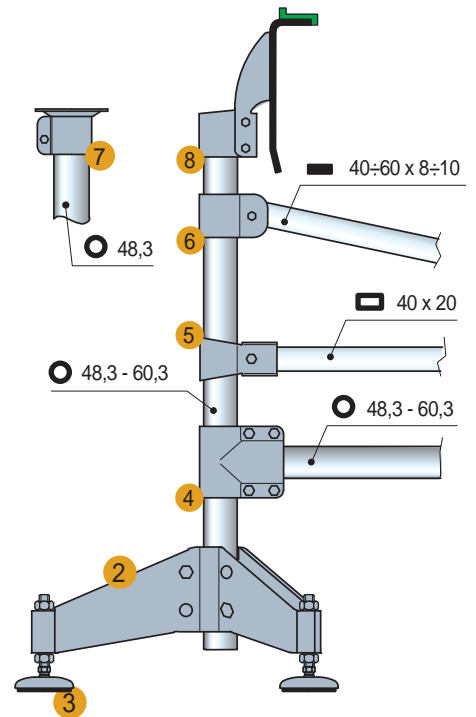

# Part. S0707

## Support base (tripod)

Tube dia. mm	Code	Weight kg
48,3 (1"1/2)	685062N	
50,8	609963N	2,61
60,3 (2")	685862N	

- Material: top bracket and bolts in austenitic stainless steel.
- Packaging: 1 pieces.

- 1 - Part. S0706
- 2 - Part. S0707
- 3 - Part. S0623 - S0627
- 4 - Part. S0686
- 5 - Part. S0688
- 6 - Part. S0689
- 7 - Part. S0690
- 8 - Part. S0685