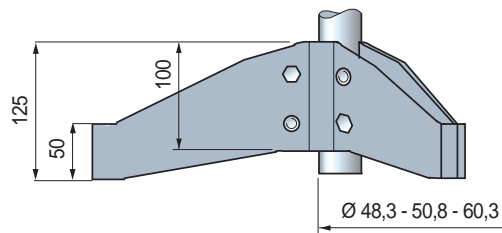

## Support base (tripod)

Tube dia. mm	Code	Weight kg
48,3 (1"1/2)	685062N	
50,8	609963N	2,61
60,3 (2")	685862N	

- Material: top bracket and bolts in austenitic stainless steel.
- Packaging: 1 pieces.

- 1 - Part. S0706
- 2 - Part. S0707
- 3 - Part. S0623 - S0627
- 4 - Part. S0686
- 5 - Part. S0688
- 6 - Part. S0689
- 7 - Part. S0690
- 8 - Part. S0685