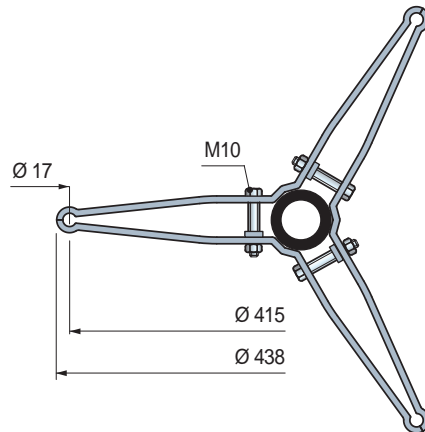

# Part. S0707

## Support base (tripod)

Tube dia. mm	Code	Weight kg
48,3 (1"1/2)	685062N	
50,8	609963N	2,61
60,3 (2")	685862N	

- Material: top bracket and bolts in austenitic stainless steel.
- Packaging: 1 pieces.

- 1 - Part. S0706
- 2 - Part. S0707
- 3 - Part. S0623 - S0627
- 4 - Part. S0686
- 5 - Part. S0688
- 6 - Part. S0689
- 7 - Part. S0690
- 8 - Part. S0685