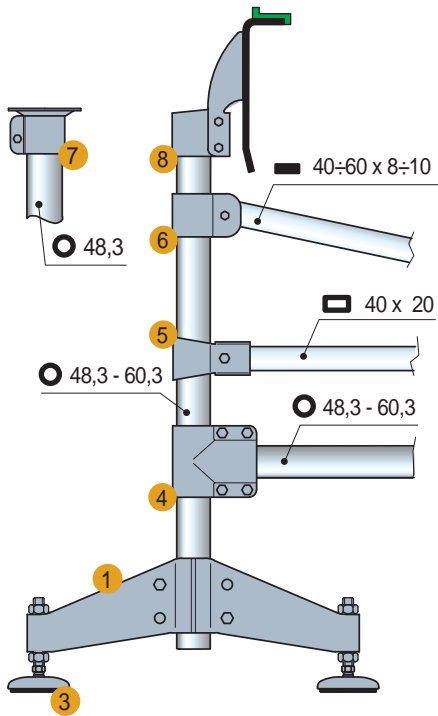

Part. S0706

Support base (bipod)

- 1 - Part. S0706
- 2 - Part. S0707
- 3 - Part. S0623 - S0627
- 4 - Part. S0686
- 5 - Part. S0688
- 6 - Part. S0689
- 7 - Part. S0690
- 8 - Part. S0685

Tube dia. mm	Code	Weight kg
48,3 (1"1/2)	685052N	
50,8	609953N	1,88
60,3 (2")	685852N	

- Material: top bracket and bolts in austenitic stainless steel.
- Packaging: 2 pieces.

- Best Seller
- Standard
- On request: minimum quantity may apply. Consult our Customer Service for availability.

Item code for order = Part. + Code