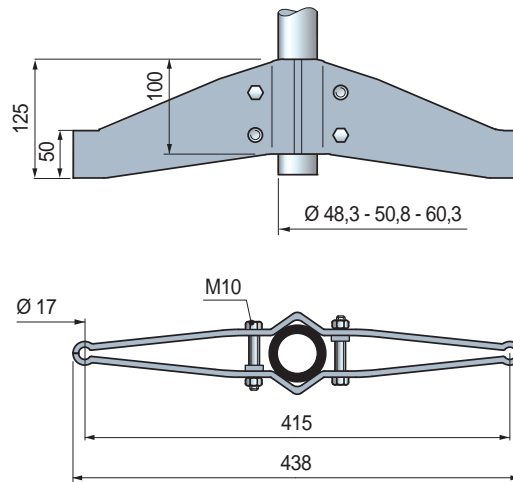

Part. S0706

Support base (bipod)

- 1 - Part. S0706
- 2 - Part. S0707
- 3 - Part. S0623 - S0627
- 4 - Part. S0686
- 5 - Part. S0688
- 6 - Part. S0689
- 7 - Part. S0690
- 8 - Part. S0685

Tube dia. mm	Code	Weight kg
48,3 (1"1/2)	685052N	
50,8	609953N	1,88
60,3 (2")	685852N	

- Material: top bracket and bolts in austenitic stainless steel.
- Packaging: 2 pieces.

- Best Seller
- Standard
- On request: minimum quantity may apply. Consult our Customer Service for availability.

Item code for order = Part. + Code