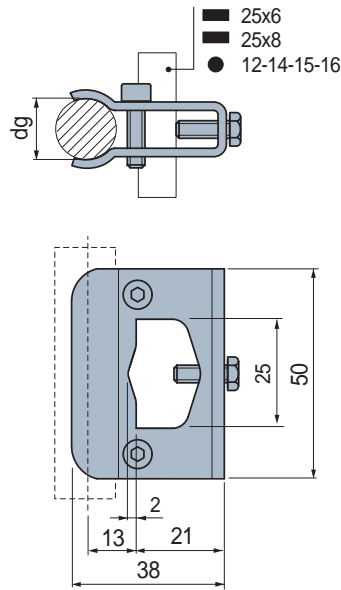

for round steel Rods

• Assembly of Part. S0698

Fixing on plates

Fixing on rods

• Assembly of Part. S0662

■ Guide-rail clamp

With two fixing screws

| Guide dia.<br>d<br>mm | Code   | Weight<br>kg |
|-----------------------|--------|--------------|
| 12                    | 689202 | 0,10         |

- Material: clamp and bolt in austenitic stainless steel.
- Packaging: 16 pieces.

Part. S0698

■ Guide-rail clamp

| Guide dia.<br>dg<br>mm | Code   | dia. A<br>mm | B<br>mm | C<br>mm | Weight<br>kg |
|------------------------|--------|--------------|---------|---------|--------------|
| 10                     | 669542 | 20           | 17,5    | 20      | 0,03         |
| 12                     | 669552 | 21           | 18,5    | 22      |              |
| 14                     | 669562 | 23           | 19,5    | 24      |              |

- Material: austenitic stainless steel.
- Packaging: 50 pieces.

Part. S0662

- Best Seller
- Standard
- On request: minimum quantity may apply. Consult our Customer Service for availability.

Item code for order = Part. + Code