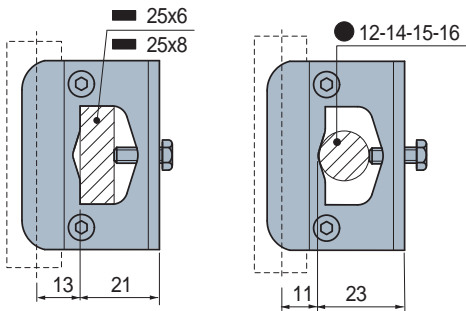

for round steel Rods

• Assembly of Part. S0698

Fixing on plates

Fixing on rods

• Assembly of Part. S0662

■ Guide-rail clamp

With two fixing screws

| Guide dia.<br>d<br>mm | Code   | Weight<br>kg |
|-----------------------|--------|--------------|
| 12                    | 689202 | 0,10         |

- Material: clamp and bolt in austenitic stainless steel.
- Packaging: 16 pieces.

Part. S0698

■ Guide-rail clamp

| Guide dia.<br>dg<br>mm | Code   | dia. A<br>mm | B<br>mm | C<br>mm | Weight<br>kg |
|------------------------|--------|--------------|---------|---------|--------------|
| 10                     | 669542 | 20           | 17,5    | 20      | 0,03         |
| 12                     | 669552 | 21           | 18,5    | 22      |              |
| 14                     | 669562 | 23           | 19,5    | 24      |              |

- Material: austenitic stainless steel.
- Packaging: 50 pieces.

Part. S0662

- Best Seller
- Standard
- On request: minimum quantity may apply. Consult our Customer Service for availability.

Item code for order = Part. + Code