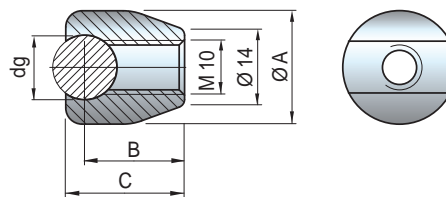

for round steel Rods

• Assembly of Part. S0698

Fixing on plates

Fixing on rods

• Assembly of Part. S0662

■ Guide-rail clamp

With two fixing screws

| Guide dia.<br>d<br>mm | Code   | Weight<br>kg |
|-----------------------|--------|--------------|
| 12                    | 689202 | 0,10         |

- Material: clamp and bolt in austenitic stainless steel.
- Packaging: 16 pieces.

Part. S0698

■ Guide-rail clamp

| Guide dia.<br>dg<br>mm | Code   | dia. A<br>mm | B<br>mm | C<br>mm | Weight<br>kg |
|------------------------|--------|--------------|---------|---------|--------------|
| 10                     | 669542 | 20           | 17,5    | 20      | 0,03         |
| 12                     | 669552 | 21           | 18,5    | 22      |              |
| 14                     | 669562 | 23           | 19,5    | 24      |              |

- Material: austenitic stainless steel.
- Packaging: 50 pieces.

Part. S0662

- Best Seller
- Standard
- On request: minimum quantity may apply. Consult our Customer Service for availability.

Item code for order = Part. + Code