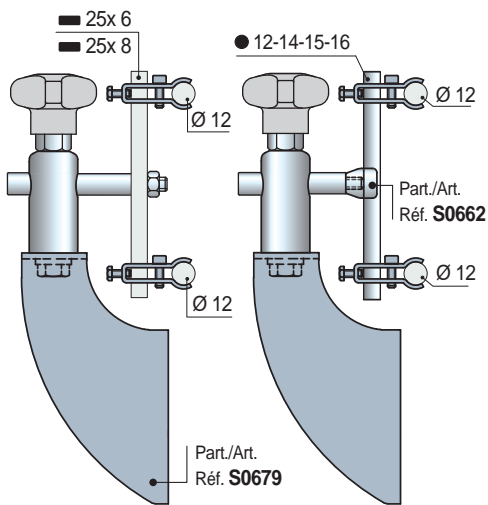

for round steel Rods

• Assembly of Part. S0698

Fixing on plates

Fixing on rods

• Assembly of Part. S0662

■ Guide-rail clamp

With two fixing screws

| Guide dia.<br>d<br>mm | Code   | Weight<br>kg |
|-----------------------|--------|--------------|
| 12                    | 689202 | 0,10         |

- Material: clamp and bolt in austenitic stainless steel.
- Packaging: 16 pieces.

Part. S0698

■ Guide-rail clamp

| Guide dia.<br>dg<br>mm | Code   | dia. A<br>mm | B<br>mm | C<br>mm | Weight<br>kg |
|------------------------|--------|--------------|---------|---------|--------------|
| 10                     | 669542 | 20           | 17,5    | 20      | 0,03         |
| 12                     | 669552 | 21           | 18,5    | 22      |              |
| 14                     | 669562 | 23           | 19,5    | 24      |              |

- Material: austenitic stainless steel.
- Packaging: 50 pieces.

Part. S0662

- Best Seller
- Standard
- On request: minimum quantity may apply. Consult our Customer Service for availability.

Item code for order = Part. + Code