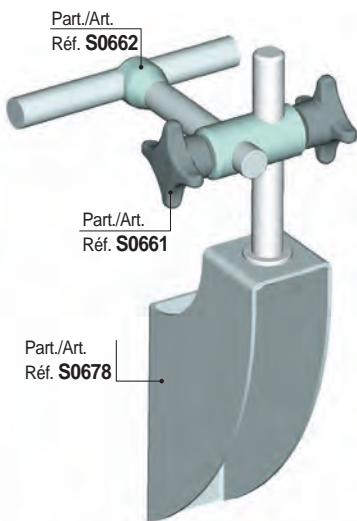

for round steel Rods

• Assembly of Part. S0698

Fixing on plates

Fixing on rods

• Assembly of Part. S0662

■ Guide-rail clamp

With two fixing screws

| Guide dia.<br>d<br>mm | Code   | Weight<br>kg |
|-----------------------|--------|--------------|
| 12                    | 689202 | 0,10         |

- Material: clamp and bolt in austenitic stainless steel.
- Packaging: 16 pieces.

Part. S0698

■ Guide-rail clamp

| Guide dia.<br>dg<br>mm | Code   | dia. A<br>mm | B<br>mm | C<br>mm | Weight<br>kg |
|------------------------|--------|--------------|---------|---------|--------------|
| 10                     | 669542 | 20           | 17,5    | 20      | 0,03         |
| 12                     | 669552 | 21           | 18,5    | 22      |              |
| 14                     | 669562 | 23           | 19,5    | 24      |              |

- Material: austenitic stainless steel.
- Packaging: 50 pieces.

Part. S0662

- Best Seller
- Standard
- On request: minimum quantity may apply. Consult our Customer Service for availability.

Item code for order = Part. + Code