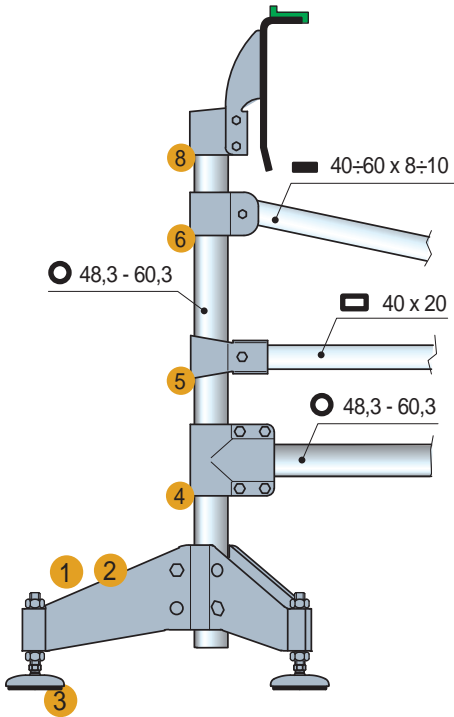

Part. S0685

Side mounting top bracket

Tube dia. mm	Code		H mm	Weight kg
	Standard	With special slots		
48,3 (1 1/2)	684502	610223	72	0,70

- Material: top bracket and bolts in austenitic stainless steel.
- Packaging: 4 pieces.

Part. S0690

Bearing head

Tube dia. mm	Code	Weight kg
48,3 (1 1/2)	684572	0,33

- Material: top bracket and bolts in austenitic stainless steel.
- Packaging: 4 pieces.

- **Best Seller**
- **Standard**
- **On request:** minimum quantity may apply. Consult our Customer Service for availability.

Item code for order = Part. + Code

- 1 - Part. S0706
- 2 - Part. S0707
- 3 - Part. S0623 - S0627
- 4 - Part. S0686
- 5 - Part. S0688
- 6 - Part. S0689
- 7 - Part. S0690
- 8 - Part. S0685