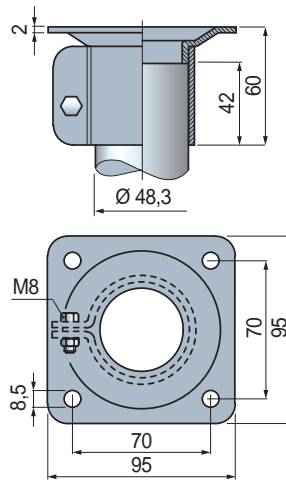

Part. S0685

Side mounting top bracket

Tube dia. mm	Code		H mm	Weight kg
	Standard	With special slots		
48,3 (1 1/2)	684502	610223	72	0,70

- Material: top bracket and bolts in austenitic stainless steel.
- Packaging: 4 pieces.

Part. S0690

Bearing head

Tube dia. mm	Code	Weight kg
48,3 (1 1/2)	684572	0,33

- Material: top bracket and bolts in austenitic stainless steel.
- Packaging: 4 pieces.

- **Best Seller**
- **Standard**
- **On request:** minimum quantity may apply. Consult our Customer Service for availability.

Item code for order = Part. + Code

- 1 - Part. S0706
- 2 - Part. S0707
- 3 - Part. S0623 - S0627
- 4 - Part. S0686
- 5 - Part. S0688
- 6 - Part. S0689
- 7 - Part. S0690
- 8 - Part. S0685