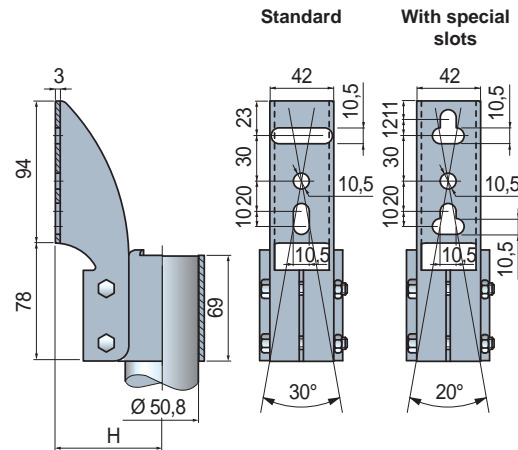

Part. S0685

Side mounting top bracket

Tube dia. mm	Code		H mm	Weight kg
	Standard	With special slots		
48,3 (1 1/2)	684502	610223	72	0,70

- Material: top bracket and bolts in austenitic stainless steel.
- Packaging: 4 pieces.

Part. S0690

Bearing head

Tube dia. mm	Code	Weight kg
48,3 (1 1/2)	684572	0,33

- Material: top bracket and bolts in austenitic stainless steel.
- Packaging: 4 pieces.

- **Best Seller**
- **Standard**
- **On request:** minimum quantity may apply. Consult our Customer Service for availability.

Item code for order = Part. + Code

- 1 - Part. S0706
- 2 - Part. S0707
- 3 - Part. S0623 - S0627
- 4 - Part. S0686
- 5 - Part. S0688
- 6 - Part. S0689
- 7 - Part. S0690
- 8 - Part. S0685