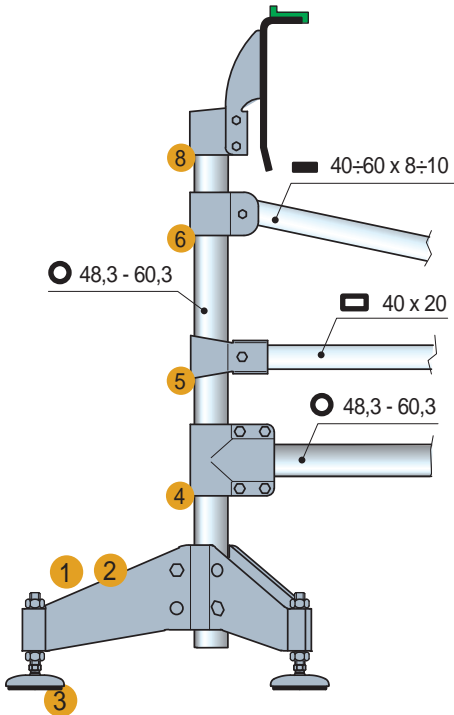

Part. S0685

Side mounting top bracket

Tube dia. mm	Code		H mm	Weight kg
	Standard	With special slots		
48,3 (1 1/2)	684502	610223	72	0,70

- Material: top bracket and bolts in austenitic stainless steel.
- Packaging: 4 pieces.

Part. S0690

Bearing head

Tube dia. mm	Code	Weight kg
48,3 (1 1/2)	684572	0,33

- Material: top bracket and bolts in austenitic stainless steel.
- Packaging: 4 pieces.

- **Best Seller**
- **Standard**
- **On request:** minimum quantity may apply. Consult our Customer Service for availability.

Item code for order = Part. + Code

- 1 - Part. S0706
- 2 - Part. S0707
- 3 - Part. S0623 - S0627
- 4 - Part. S0686
- 5 - Part. S0688
- 6 - Part. S0689
- 7 - Part. S0690
- 8 - Part. S0685