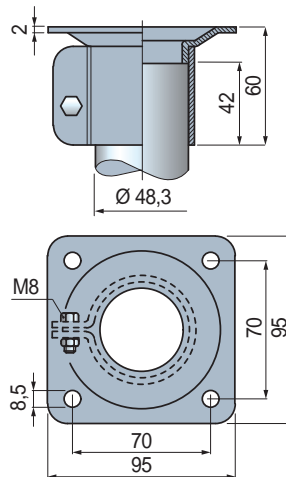

Part. S0685

Side mounting top bracket

Tube dia. mm	Code		H mm	Weight kg
	Standard	With special slots		
48,3 (1 1/2)	684502	610223	72	0,70

- Material: top bracket and bolts in austenitic stainless steel.
- Packaging: 4 pieces.

Part. S0690

Bearing head

Tube dia. mm	Code	Weight kg
48,3 (1 1/2)	684572	0,33

- Material: top bracket and bolts in austenitic stainless steel.
- Packaging: 4 pieces.

- **Best Seller**
- **Standard**
- **On request:** minimum quantity may apply. Consult our Customer Service for availability.

Item code for order = Part. + Code

- 1 - Part. S0706
- 2 - Part. S0707
- 3 - Part. S0623 - S0627
- 4 - Part. S0686
- 5 - Part. S0688
- 6 - Part. S0689
- 7 - Part. S0690
- 8 - Part. S0685