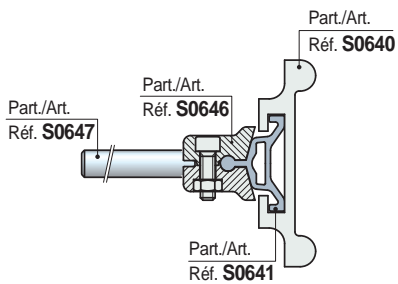

Guide - Rail Clamps for

- Part. S0639
- Part. S0640
- Part. S0642

• Assembly of Part. S0639

• Assembly of Part. S0640

• Assembly of Part. S0642

■ Guide-rail clamp

Code

652362

- Material: clamp in poliketone (black).
- Bolts and nuts in stainless steel.
- Packaging: 50 pieces.

■ Rod

L mm	Code	Weight kg
100	652372	0,09
150	652382	0,13
200	652392	0,18
250	652402	0,22

- Material: ferritic stainless steel.
- Packaging: 50 pieces.

Part. S0646

Part. S0647

● Best Seller

● Standard

● On request: minimum quantity may apply. Consult our Customer Service for availability.

Item code for order = Part. + Code