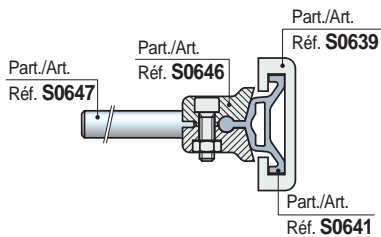

Guide - Rail Clamps for

- Part. S0639
- Part. S0640
- Part. S0642

• Assembly of Part. S0639

• Assembly of Part. S0640

• Assembly of Part. S0642

■ Guide-rail clamp

Code

652362

- Material: clamp in poliketone (black).
- Bolts and nuts in stainless steel.
- Packaging: 50 pieces.

■ Rod

L mm	Code	Weight kg
100	652372	0,09
150	652382	0,13
200	652392	0,18
250	652402	0,22

- Material: ferritic stainless steel.
- Packaging: 50 pieces.

Part. S0646

Part. S0647

● Best Seller

● Standard

● On request: minimum quantity may apply. Consult our Customer Service for availability.

Item code for order = Part. + Code