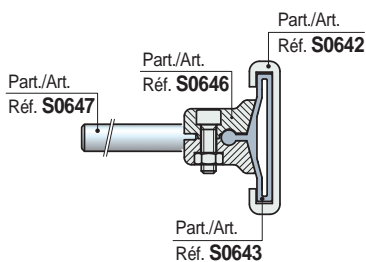

Guide - Rail Clamps for

- Part. S0639
- Part. S0640
- Part. S0642

• Assembly of Part. S0639

• Assembly of Part. S0640

• Assembly of Part. S0642

■ Guide-rail clamp

Code

652362

- Material: clamp in poliketone (black).
- Bolts and nuts in stainless steel.
- Packaging: 50 pieces.

■ Rod

L mm	Code	Weight kg
100	652372	0,09
150	652382	0,13
200	652392	0,18
250	652402	0,22

- Material: ferritic stainless steel.
- Packaging: 50 pieces.

Part. S0646

Part. S0647

● Best Seller

● Standard

● On request: minimum quantity may apply. Consult our Customer Service for availability.

Item code for order = Part. + Code