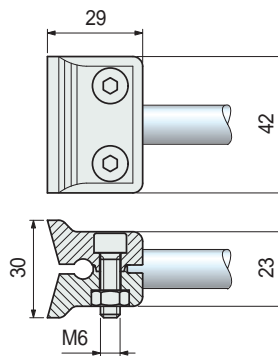

Guide - Rail Clamps for

- Part. S0639
- Part. S0640
- Part. S0642

• Assembly of Part. S0639

• Assembly of Part. S0640

• Assembly of Part. S0642

■ Guide-rail clamp

Code

652362

- Material: clamp in poliketone (black).
- Bolts and nuts in stainless steel.
- Packaging: 50 pieces.

■ Rod

L mm	Code	Weight kg
100	652372	0,09
150	652382	0,13
200	652392	0,18
250	652402	0,22

- Material: ferritic stainless steel.
- Packaging: 50 pieces.

Part. S0646

Part. S0647

● Best Seller

● Standard

● On request: minimum quantity may apply. Consult our Customer Service for availability.

Item code for order = Part. + Code