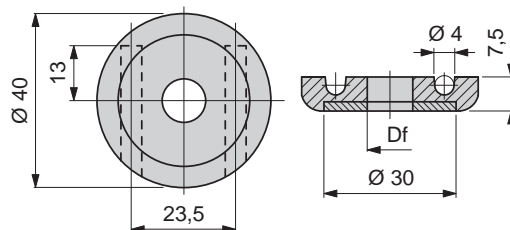

• Assembly of Part. S0336

■ Mounting plate

Bore dia. Df mm	Code	Weight kg
9	<b>67563</b>	0,20
10,5	<b>67325</b>	

- Material: plate in reinforced polyamide (black), washer in austenitic stainless steel.
- Packaging: 100 pieces.

Part. S0338

- Best Seller
- Standard
- On request: minimum quantity may apply. Consult our Customer Service for availability.

Item code for order = Part. + Code