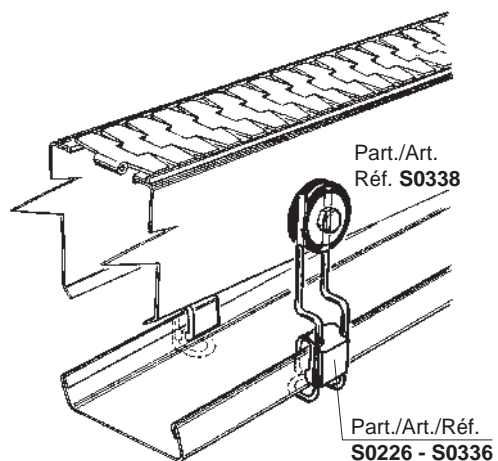

• Assembly of Part. S0336

■ Mounting plate

Bore dia. Df mm	Code	Weight kg
9	<b>67563</b>	0,20
10,5	<b>67325</b>	

- Material: plate in reinforced polyamide (black), washer in austenitic stainless steel.
- Packaging: 100 pieces.

Part. S0338

- Best Seller
- Standard
- On request: minimum quantity may apply. Consult our Customer Service for availability.

Item code for order = Part. + Code