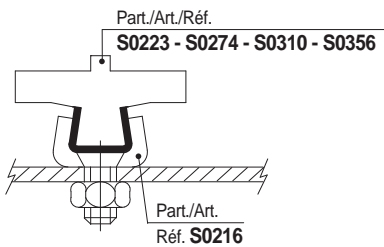

• Assembly of Part. S0215

■ Clamp

Use	A	I	Code
	mm	mm	
For guides with S = 1,5	16	20,5	<b>60121N</b>
For guides with S = 2	17	20	<b>65976N</b>

- Use: easy assembly of guide profiles Part. S0310 - S0356 - S0223 - S0274.
- Material: austenitic stainless steel.
- Packaging: 50 pieces.

Part. S0215

• Assembly of Part. S0216

■ Clamp

Use	Code
For Part. S0223 (with S = 1,5)	<b>60131</b>
For Part. S0223 (with S = 2)-S0274-S0310-S0356	<b>64244</b>

- Use: easy assembly of guide profiles Part. S0310 - S0356 - S0223 - S0274.
- Material: austenitic stainless steel.
- Packaging: 50 pieces.

Part. S0216

- **Best Seller**
- **Standard**
- **On request:** minimum quantity may apply. Consult our Customer Service for availability.

Item code for order = Part. + Code