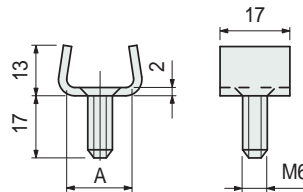

• Assembly of Part. S0215

■ Clamp

Use	A	I	Code
	mm	mm	
For guides with S = 1,5	16	20,5	<b>60121N</b>
For guides with S = 2	17	20	<b>65976N</b>

- Use: easy assembly of guide profiles Part. S0310 - S0356 - S0223 - S0274.
- Material: austenitic stainless steel.
- Packaging: 50 pieces.

Part. S0215

• Assembly of Part. S0216

■ Clamp

Use	Code
For Part. S0223 (with S = 1,5)	<b>60131</b>
For Part. S0223 (with S = 2)-S0274-S0310-S0356	<b>64244</b>

- Use: easy assembly of guide profiles Part. S0310 - S0356 - S0223 - S0274.
- Material: austenitic stainless steel.
- Packaging: 50 pieces.

Part. S0216

- **Best Seller**
- **Standard**
- **On request:** minimum quantity may apply. Consult our Customer Service for availability.

Item code for order = Part. + Code