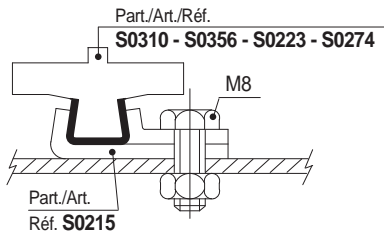

• Assembly of Part. S0215

■ Clamp

Use	A	I	Code
	mm	mm	
For guides with S = 1,5	16	20,5	<b>60121N</b>
For guides with S = 2	17	20	<b>65976N</b>

- Use: easy assembly of guide profiles Part. S0310 - S0356 - S0223 - S0274.
- Material: austenitic stainless steel.
- Packaging: 50 pieces.

Part. S0215

• Assembly of Part. S0216

■ Clamp

Use	Code
For Part. S0223 (with S = 1,5)	<b>60131</b>
For Part. S0223 (with S = 2)-S0274-S0310-S0356	<b>64244</b>

- Use: easy assembly of guide profiles Part. S0310 - S0356 - S0223 - S0274.
- Material: austenitic stainless steel.
- Packaging: 50 pieces.

Part. S0216

- **Best Seller**
- **Standard**
- **On request:** minimum quantity may apply. Consult our Customer Service for availability.

Item code for order = Part. + Code