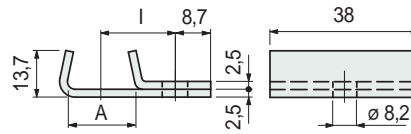

• Assembly of Part. S0215

■ Clamp

Use	A	I	Code
	mm	mm	
For guides with S = 1,5	16	20,5	<b>60121N</b>
For guides with S = 2	17	20	<b>65976N</b>

- Use: easy assembly of guide profiles Part. S0310 - S0356 - S0223 - S0274.
- Material: austenitic stainless steel.
- Packaging: 50 pieces.

Part. S0215

• Assembly of Part. S0216

■ Clamp

Use	Code
For Part. S0223 (with S = 1,5)	<b>60131</b>
For Part. S0223 (with S = 2)-S0274-S0310-S0356	<b>64244</b>

- Use: easy assembly of guide profiles Part. S0310 - S0356 - S0223 - S0274.
- Material: austenitic stainless steel.
- Packaging: 50 pieces.

Part. S0216

- **Best Seller**
- **Standard**
- **On request:** minimum quantity may apply. Consult our Customer Service for availability.

Item code for order = Part. + Code