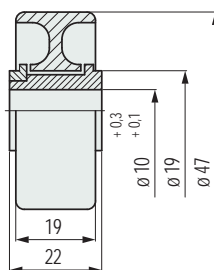

Part. S0020

Part. S0021

Rollers

Code	Bore dia. Df mm
S002051410	7
S002151420	5,5
S002151430	9,5
S002151440	10,5

- Material: polyamide PA (black).
- Packaging: 200 pieces.

Part. S0016

Roller

Code
51400

- Material: polyamide PA (black).
- Packaging: 100 pieces..

Part. S0076

Roller

Code
51390

- Material: roller in acetal POM (orange), bush in polyamide PA (white).
- Packaging: 100 pieces.

Best Seller

Standard