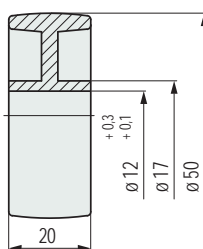

Part. S0020

Part. S0021

Rollers

Code	Bore dia. Df mm
S002051410	7
S002151420	5,5
S002151430	9,5
S002151440	10,5

- Material: polyamide PA (black).
- Packaging: 200 pieces.

Part. S0016

Roller

Code
51400

- Material: polyamide PA (black).
- Packaging: 100 pieces..

Part. S0076

Roller

Code
51390

- Material: roller in acetal POM (orange), bush in polyamide PA (white).
- Packaging: 100 pieces.

Best Seller

Standard