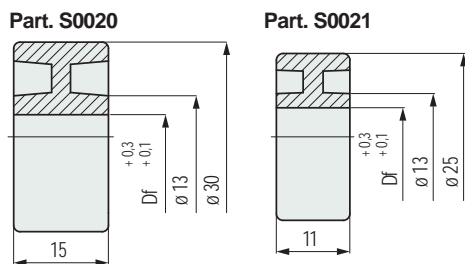

Part. S0020

Part. S0021

Rollers

Code	Bore dia. Df mm
S002051410	7
S002151420	5,5
S002151430	9,5
S002151440	10,5

- Material: polyamide PA (black).
- Packaging: 200 pieces.

Part. S0016

Roller

Code
51400

- Material: polyamide PA (black).
- Packaging: 100 pieces..

Part. S0076

Roller

Code
51390

- Material: roller in acetal POM (orange), bush in polyamide PA (white).
- Packaging: 100 pieces.

Best Seller

Standard