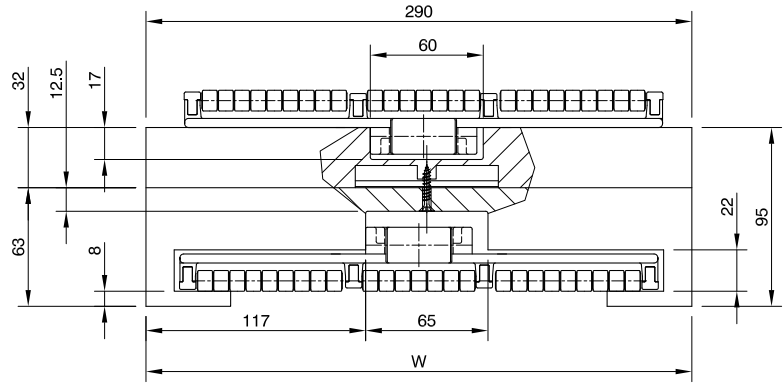

## Magnetflex Combi-A Version LBP91

<b>Number of Tracks</b>	<b>1</b>
<b>Width W</b>	<b>290 mm</b>

### Version LBP91

15°	724.45.16
30°	724.45.31
45°	724.45.46
60°	724.45.61
75°	724.45.76
90°	724.45.01

More than 1 track on request.

• For plastic chains: HDFM 1000 LBP.

Radius

Return guide shoe

## Magnetflex Combi-A Version LBP96

<b>Number of Tracks</b>	<b>1</b>
<b>Width W</b>	<b>340 mm</b>

### Version LBP96

15°	724.46.16
30°	724.46.31
45°	724.46.46
60°	724.46.61
75°	724.46.76
90°	724.46.01

More than 1 track on request.

• For plastic chains: HDFM 1200 LBP.

Radius

Return guide shoe