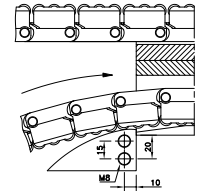

## Magnetflex Combi-A Version LBP91

<b>Number of Tracks</b>	<b>1</b>
<b>Width W</b>	<b>290 mm</b>

### Version LBP91

15°	724.45.16
30°	724.45.31
45°	724.45.46
60°	724.45.61
75°	724.45.76
90°	724.45.01

More than 1 track on request.

• For plastic chains: HDFM 1000 LBP.

Radius

Return guide shoe

## Magnetflex Combi-A Version LBP96

<b>Number of Tracks</b>	<b>1</b>
<b>Width W</b>	<b>340 mm</b>

### Version LBP96

15°	724.46.16
30°	724.46.31
45°	724.46.46
60°	724.46.61
75°	724.46.76
90°	724.46.01

More than 1 track on request.

• For plastic chains: HDFM 1200 LBP.

Radius

Return guide shoe