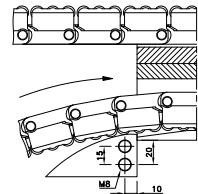

### Version LBP91

15°	724.45.16
30°	724.45.31
45°	724.45.46
60°	724.45.61
75°	724.45.76
90°	724.45.01

More than 1 track on request.

• For plastic chains: HDFM 1000 LBP.

Radius

Return guide shoe

## Magnetflex Combi-A Version LBP96

<b>Number of Tracks</b>	<b>1</b>
<b>Width W</b>	<b>340 mm</b>

### Version LBP96

15°	724.46.16
30°	724.46.31
45°	724.46.46
60°	724.46.61
75°	724.46.76
90°	724.46.01

More than 1 track on request.

• For plastic chains: HDFM 1200 LBP.

Radius

Return guide shoe