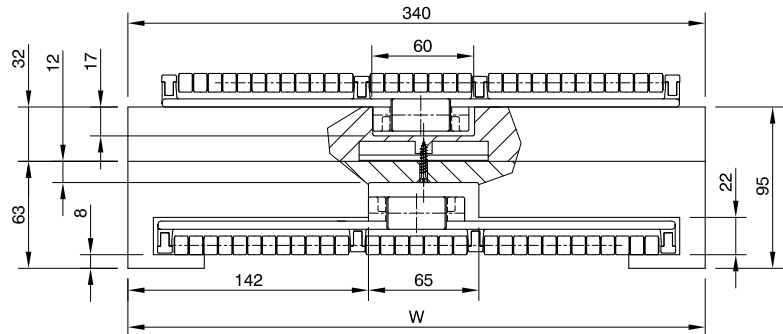

## Magnetflex Combi-A Version LBP91

<b>Number of Tracks</b>	<b>1</b>
<b>Width W</b>	<b>290 mm</b>

### Version LBP91

15°	724.45.16
30°	724.45.31
45°	724.45.46
60°	724.45.61
75°	724.45.76
90°	724.45.01

More than 1 track on request.

• For plastic chains: HDFM 1000 LBP.

Radius

Return guide shoe

## Magnetflex Combi-A Version LBP96

<b>Number of Tracks</b>	<b>1</b>
<b>Width W</b>	<b>340 mm</b>

### Version LBP96

15°	724.46.16
30°	724.46.31
45°	724.46.46
60°	724.46.61
75°	724.46.76
90°	724.46.01

More than 1 track on request.

• For plastic chains: HDFM 1200 LBP.

Radius

Return guide shoe