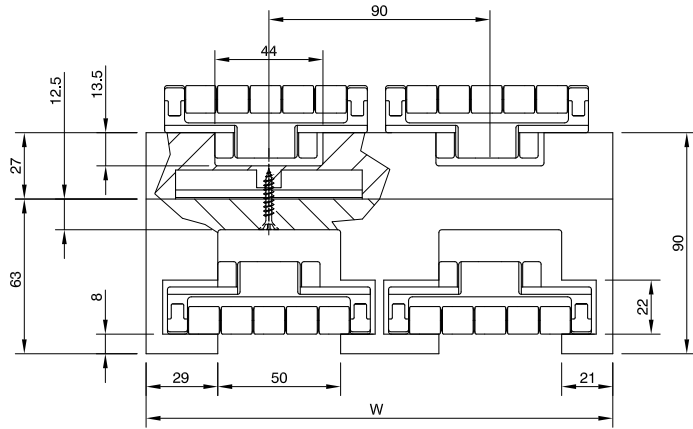

Magnetflex Combi-A Version LBP2

Number of Tracks	1	2	3	4	5	6
Width W	mm	mm	mm	mm	mm	mm
Version LBP2						
15°	704.34.16	704.34.17	704.34.18	704.34.19	704.34.20	704.34.21
30°	704.34.31	704.34.32	704.34.33	704.34.34	704.34.35	704.34.36
45°	704.34.46	704.34.47	704.34.48	704.34.49	704.34.50	704.34.51
60°	704.34.61	704.34.62	704.34.63	704.34.64	704.34.65	704.34.66
75°	704.34.76	704.34.77	704.34.78	704.34.79	704.34.80	704.34.81
90°	704.34.01	704.34.02	704.34.03	704.34.04	704.34.05	704.34.06

Radius

Return guide shoe

More than 6 tracks on request.

• For plastic chains: RHMD 325 LBP.

Magnetflex Combi-A Version LBP861

Number of Tracks	1
Width W	214 mm
Version LBP861	
15°	724.47.16
30°	724.47.31
45°	724.47.46
60°	724.47.61
75°	724.47.76
90°	724.47.01

Radius

Return guide shoe

More than 1 track on request.

• For plastic chains: HDFM 750 LBP.