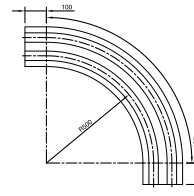

Magnetflex Combi-A Version LBP2

Number of Tracks	1	2	3	4	5	6
Width W	mm	mm	mm	mm	mm	mm
Version LBP2						
15°	704.34.16	704.34.17	704.34.18	704.34.19	704.34.20	704.34.21
30°	704.34.31	704.34.32	704.34.33	704.34.34	704.34.35	704.34.36
45°	704.34.46	704.34.47	704.34.48	704.34.49	704.34.50	704.34.51
60°	704.34.61	704.34.62	704.34.63	704.34.64	704.34.65	704.34.66
75°	704.34.76	704.34.77	704.34.78	704.34.79	704.34.80	704.34.81
90°	704.34.01	704.34.02	704.34.03	704.34.04	704.34.05	704.34.06

Radius

Return guide shoe

More than 6 tracks on request.

• For plastic chains: RHMD 325 LBP.

Magnetflex Combi-A Version LBP861

Number of Tracks	1
Width W	214 mm
Version LBP861	
15°	724.47.16
30°	724.47.31
45°	724.47.46
60°	724.47.61
75°	724.47.76
90°	724.47.01

Radius

Return guide shoe

More than 1 track on request.

• For plastic chains: HDFM 750 LBP.