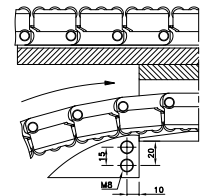

Magnetflex Combi-A Version LBP2

Number of Tracks	1	2	3	4	5	6
Width W	mm	mm	mm	mm	mm	mm
Version LBP2						
15°	704.34.16	704.34.17	704.34.18	704.34.19	704.34.20	704.34.21
30°	704.34.31	704.34.32	704.34.33	704.34.34	704.34.35	704.34.36
45°	704.34.46	704.34.47	704.34.48	704.34.49	704.34.50	704.34.51
60°	704.34.61	704.34.62	704.34.63	704.34.64	704.34.65	704.34.66
75°	704.34.76	704.34.77	704.34.78	704.34.79	704.34.80	704.34.81
90°	704.34.01	704.34.02	704.34.03	704.34.04	704.34.05	704.34.06

Radius

Return guide shoe

More than 6 tracks on request.

• For plastic chains: RHMD 325 LBP.

Magnetflex Combi-A Version LBP861

Number of Tracks	1
Width W	214 mm
Version LBP861	
15°	724.47.16
30°	724.47.31
45°	724.47.46
60°	724.47.61
75°	724.47.76
90°	724.47.01

Radius

Return guide shoe

More than 1 track on request.

• For plastic chains: HDFM 750 LBP.