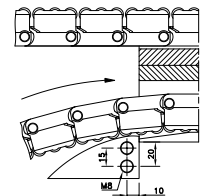

Magnetflex Combi-A Version LBP2

Number of Tracks	1	2	3	4	5	6
Width W	mm	mm	mm	mm	mm	mm
Version LBP2						
15°	704.34.16	704.34.17	704.34.18	704.34.19	704.34.20	704.34.21
30°	704.34.31	704.34.32	704.34.33	704.34.34	704.34.35	704.34.36
45°	704.34.46	704.34.47	704.34.48	704.34.49	704.34.50	704.34.51
60°	704.34.61	704.34.62	704.34.63	704.34.64	704.34.65	704.34.66
75°	704.34.76	704.34.77	704.34.78	704.34.79	704.34.80	704.34.81
90°	704.34.01	704.34.02	704.34.03	704.34.04	704.34.05	704.34.06

Radius

Return guide shoe

More than 6 tracks on request.

• For plastic chains: RHMD 325 LBP.

Magnetflex Combi-A Version LBP861

Number of Tracks	1
Width W	214 mm
Version LBP861	
15°	724.47.16
30°	724.47.31
45°	724.47.46
60°	724.47.61
75°	724.47.76
90°	724.47.01

Radius

Return guide shoe

More than 1 track on request.

• For plastic chains: HDFM 750 LBP.