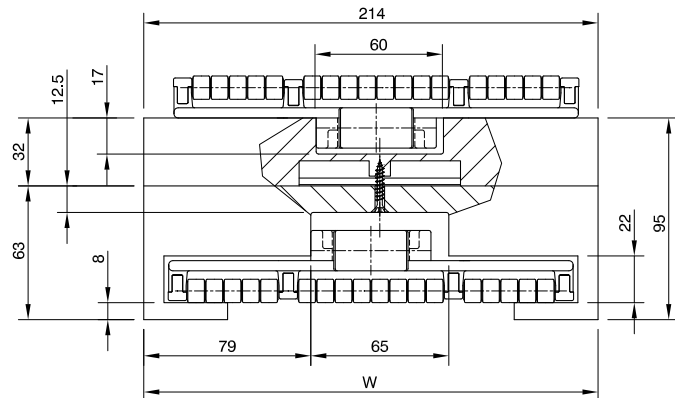

Magnetflex Combi-A Version LBP2

Number of Tracks	1	2	3	4	5	6
Width W	mm	mm	mm	mm	mm	mm
Version LBP2						
15°	704.34.16	704.34.17	704.34.18	704.34.19	704.34.20	704.34.21
30°	704.34.31	704.34.32	704.34.33	704.34.34	704.34.35	704.34.36
45°	704.34.46	704.34.47	704.34.48	704.34.49	704.34.50	704.34.51
60°	704.34.61	704.34.62	704.34.63	704.34.64	704.34.65	704.34.66
75°	704.34.76	704.34.77	704.34.78	704.34.79	704.34.80	704.34.81
90°	704.34.01	704.34.02	704.34.03	704.34.04	704.34.05	704.34.06

Radius

Return guide shoe

More than 6 tracks on request.

• For plastic chains: RHMD 325 LBP.

Magnetflex Combi-A Version LBP861

Number of Tracks	1
Width W	214 mm
Version LBP861	
15°	724.47.16
30°	724.47.31
45°	724.47.46
60°	724.47.61
75°	724.47.76
90°	724.47.01