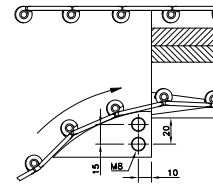

### Version C91

15°	724.42.16
30°	724.42.31
45°	724.42.46
60°	724.42.61
75°	724.42.76
90°	724.42.01

More than 1 track on request.

• For plastic chains: HDFM 1000 XL/SG.

Radius

Return guide shoe

## Magnetflex Combi-A Version C96

<b>Number of Tracks</b>	<b>1</b>
<b>Width W</b>	<b>340 mm</b>

### Version C96

15°	724.44.16
30°	724.44.31
45°	724.44.46
60°	724.44.61
75°	724.44.76
90°	724.44.01

More than 1 track on request.

• For plastic chains: HDFM 1200 XL/SG.

Radius

Return guide shoe