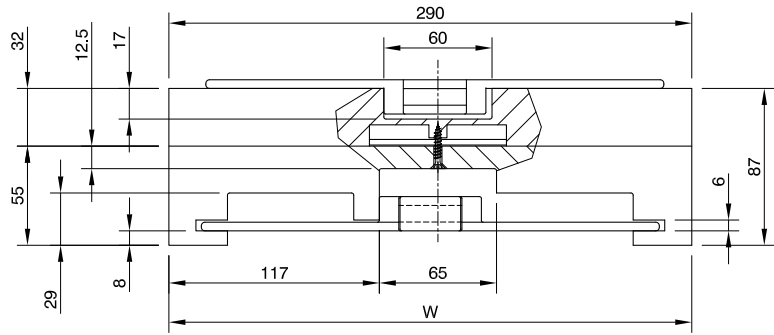

## Magnetflex Combi-A Version C91

<b>Number of Tracks</b>	<b>1</b>
<b>Width W</b>	<b>290 mm</b>

### Version C91

15°	724.42.16
30°	724.42.31
45°	724.42.46
60°	724.42.61
75°	724.42.76
90°	724.42.01

More than 1 track on request.

• For plastic chains: HDFM 1000 XL/SG.

Radius

Return guide shoe

## Magnetflex Combi-A Version C96

<b>Number of Tracks</b>	<b>1</b>
<b>Width W</b>	<b>340 mm</b>

### Version C96

15°	724.44.16
30°	724.44.31
45°	724.44.46
60°	724.44.61
75°	724.44.76
90°	724.44.01

More than 1 track on request.

• For plastic chains: HDFM 1200 XL/SG.

Radius

Return guide shoe