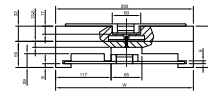

## Magnetflex Combi-A Version C91

<b>Number of Tracks</b>	<b>1</b>
<b>Width W</b>	<b>290 mm</b>

### Version C91

15°	724.42.16
30°	724.42.31
45°	724.42.46
60°	724.42.61
75°	724.42.76
90°	724.42.01

More than 1 track on request.

• For plastic chains: HDFM 1000 XL/SG.

Radius

Return guide shoe

## Magnetflex Combi-A Version C96

<b>Number of Tracks</b>	<b>1</b>
<b>Width W</b>	<b>340 mm</b>

### Version C96

15°	724.44.16
30°	724.44.31
45°	724.44.46
60°	724.44.61
75°	724.44.76
90°	724.44.01

More than 1 track on request.

• For plastic chains: HDFM 1200 XL/SG.

Radius

Return guide shoe