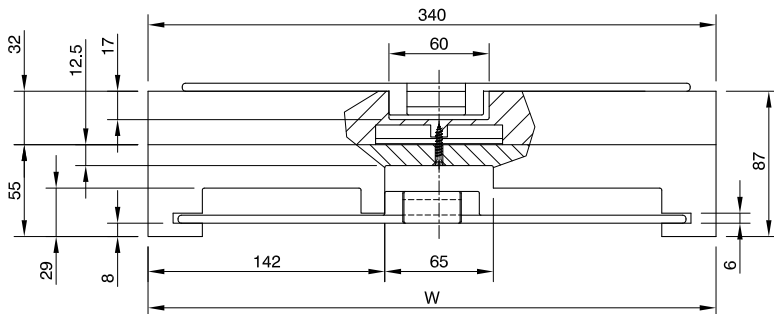

## Magnetflex Combi-A Version C91

<b>Number of Tracks</b>	<b>1</b>
<b>Width W</b>	<b>290 mm</b>

### Version C91

15°	724.42.16
30°	724.42.31
45°	724.42.46
60°	724.42.61
75°	724.42.76
90°	724.42.01

More than 1 track on request.

• For plastic chains: HDFM 1000 XL/SG.

Radius

Return guide shoe

## Magnetflex Combi-A Version C96

<b>Number of Tracks</b>	<b>1</b>
<b>Width W</b>	<b>340 mm</b>

### Version C96

15°	724.44.16
30°	724.44.31
45°	724.44.46
60°	724.44.61
75°	724.44.76
90°	724.44.01

More than 1 track on request.

• For plastic chains: HDFM 1200 XL/SG.

Radius

Return guide shoe