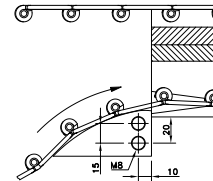

## Magnetflex Combi-A Version C91

<b>Number of Tracks</b>	<b>1</b>
<b>Width W</b>	<b>290 mm</b>

### Version C91

15°	724.42.16
30°	724.42.31
45°	724.42.46
60°	724.42.61
75°	724.42.76
90°	724.42.01

More than 1 track on request.

• For plastic chains: HDFM 1000 XL/SG.

Radius

Return guide shoe

## Magnetflex Combi-A Version C96

<b>Number of Tracks</b>	<b>1</b>
<b>Width W</b>	<b>340 mm</b>

### Version C96

15°	724.44.16
30°	724.44.31
45°	724.44.46
60°	724.44.61
75°	724.44.76
90°	724.44.01

More than 1 track on request.

• For plastic chains: HDFM 1200 XL/SG.

Radius

Return guide shoe