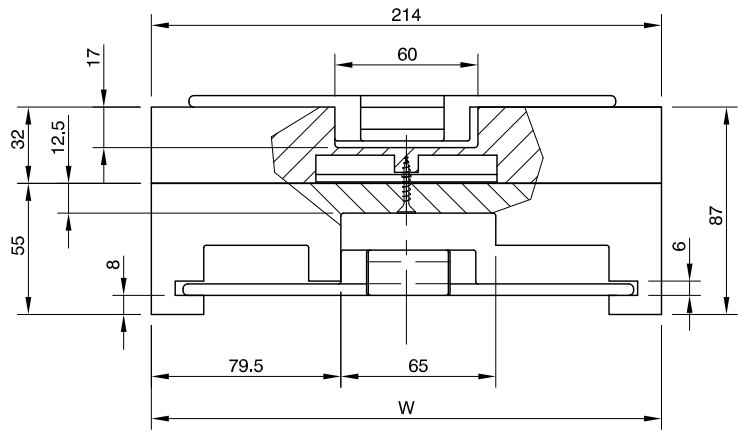

Magnetflex Combi-A Version C81

Number of Tracks	1	2	3	4
Width W	200 mm	395 mm	590 mm	785 mm

Version C81

15°	724.31.16	724.31.17	724.31.18	724.31.19
30°	724.31.31	724.31.32	724.31.33	724.31.34
45°	724.31.46	724.31.47	724.31.48	724.31.49
60°	724.31.61	724.31.62	724.31.63	724.31.64
75°	724.31.76	724.31.77	724.31.78	724.31.79
90°	724.31.01	724.31.02	724.31.03	724.31.04

More than 4 tracks on request.

• For plastic chains: HDFM 750 XL/SG.

Radius

Return guide shoe

Magnetflex Combi-A Version C86

Number of Tracks	1
Width W	214 mm

Version C86

15°	724.36.16
30°	724.36.31
45°	724.36.46
60°	724.36.61
75°	724.36.76
90°	724.36.01

More than 1 track on request.

• For steel chains: 60/66 M 75 M, 66 M 75 RM.

• For plastic chains: HDFM 750 XL/SG.

Radius

Return guide shoe