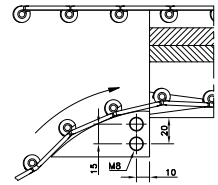

Magnetflex Combi-A Version C81

Number of Tracks	1	2	3	4
Width W	200 mm	395 mm	590 mm	785 mm

Version C81

15°	724.31.16	724.31.17	724.31.18	724.31.19
30°	724.31.31	724.31.32	724.31.33	724.31.34
45°	724.31.46	724.31.47	724.31.48	724.31.49
60°	724.31.61	724.31.62	724.31.63	724.31.64
75°	724.31.76	724.31.77	724.31.78	724.31.79
90°	724.31.01	724.31.02	724.31.03	724.31.04

More than 4 tracks on request.

• For plastic chains: HDFM 750 XL/SG.

Radius

Return guide shoe

Magnetflex Combi-A Version C86

Number of Tracks	1
Width W	214 mm

Version C86

15°	724.36.16
30°	724.36.31
45°	724.36.46
60°	724.36.61
75°	724.36.76
90°	724.36.01

More than 1 track on request.

• For steel chains: 60/66 M 75 M, 66 M 75 RM.

• For plastic chains: HDFM 750 XL/SG.

Radius

Return guide shoe