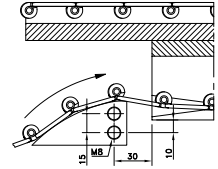

Magnetflex Combi-A Version C81

Number of Tracks	1	2	3	4
Width W	200 mm	395 mm	590 mm	785 mm

Version C81

15°	724.31.16	724.31.17	724.31.18	724.31.19
30°	724.31.31	724.31.32	724.31.33	724.31.34
45°	724.31.46	724.31.47	724.31.48	724.31.49
60°	724.31.61	724.31.62	724.31.63	724.31.64
75°	724.31.76	724.31.77	724.31.78	724.31.79
90°	724.31.01	724.31.02	724.31.03	724.31.04

More than 4 tracks on request.

• For plastic chains: HDFM 750 XL/SG.

Radius

Return guide shoe

Magnetflex Combi-A Version C86

Number of Tracks	1
Width W	214 mm

Version C86

15°	724.36.16
30°	724.36.31
45°	724.36.46
60°	724.36.61
75°	724.36.76
90°	724.36.01

More than 1 track on request.

• For steel chains: 60/66 M 75 M, 66 M 75 RM.

• For plastic chains: HDFM 750 XL/SG.

Radius

Return guide shoe