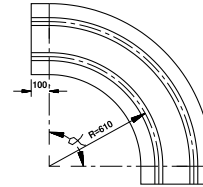

Magnetflex Combi-A Version C81

Number of Tracks	1	2	3	4
Width W	200 mm	395 mm	590 mm	785 mm

Version C81

15°	724.31.16	724.31.17	724.31.18	724.31.19
30°	724.31.31	724.31.32	724.31.33	724.31.34
45°	724.31.46	724.31.47	724.31.48	724.31.49
60°	724.31.61	724.31.62	724.31.63	724.31.64
75°	724.31.76	724.31.77	724.31.78	724.31.79
90°	724.31.01	724.31.02	724.31.03	724.31.04

More than 4 tracks on request.

• For plastic chains: HDFM 750 XL/SG.

Radius

Return guide shoe

Magnetflex Combi-A Version C86

Number of Tracks	1
Width W	214 mm

Version C86

15°	724.36.16
30°	724.36.31
45°	724.36.46
60°	724.36.61
75°	724.36.76
90°	724.36.01

More than 1 track on request.

• For steel chains: 60/66 M 75 M, 66 M 75 RM.

• For plastic chains: HDFM 750 XL/SG.

Radius

Return guide shoe