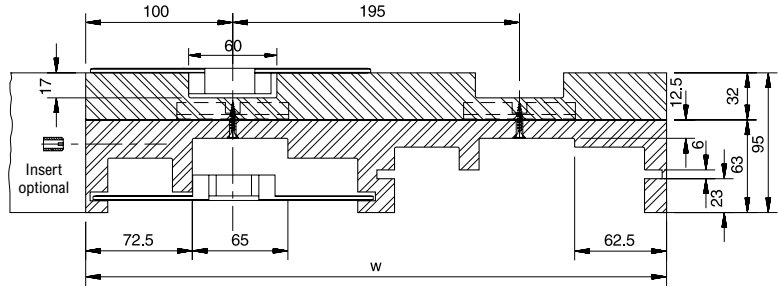

Magnetflex Combi-A Version C81

Number of Tracks	1	2	3	4
Width W	200 mm	395 mm	590 mm	785 mm

Version C81

15°	724.31.16	724.31.17	724.31.18	724.31.19
30°	724.31.31	724.31.32	724.31.33	724.31.34
45°	724.31.46	724.31.47	724.31.48	724.31.49
60°	724.31.61	724.31.62	724.31.63	724.31.64
75°	724.31.76	724.31.77	724.31.78	724.31.79
90°	724.31.01	724.31.02	724.31.03	724.31.04

More than 4 tracks on request.

• For plastic chains: HDFM 750 XL/SG.

Radius

Return guide shoe

Magnetflex Combi-A Version C86

Number of Tracks	1
Width W	214 mm

Version C86

15°	724.36.16
30°	724.36.31
45°	724.36.46
60°	724.36.61
75°	724.36.76
90°	724.36.01

More than 1 track on request.

• For steel chains: 60/66 M 75 M, 66 M 75 RM.

• For plastic chains: HDFM 750 XL/SG.

Radius

Return guide shoe