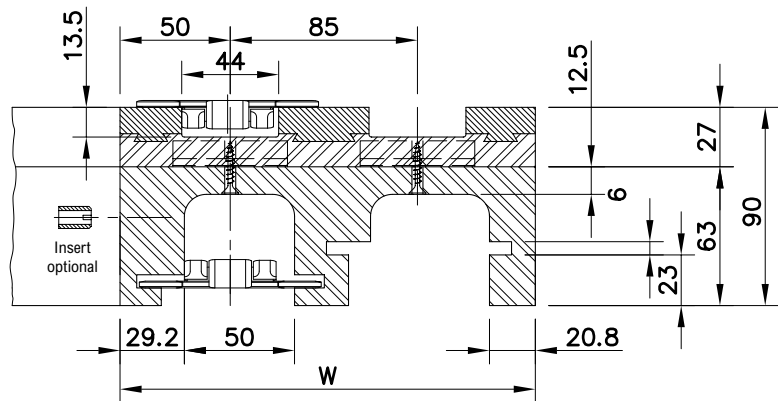

### Version C7

15°	704.15.16	704.15.17	704.15.18	704.15.19	704.15.20	704.15.21
30°	704.15.31	704.15.32	704.15.33	704.15.34	704.15.35	704.15.36
45°	704.15.46	704.15.47	704.15.48	704.15.49	704.15.50	704.15.51
60°	704.15.61	704.15.62	704.15.63	704.15.64	704.15.65	704.15.66
75°	704.15.76	704.15.77	704.15.78	704.15.79	704.15.80	704.15.81
90°	704.15.01	704.15.02	704.15.03	704.15.04	704.15.05	704.15.06

Radius

No return guide shoe

More than 6 tracks on request. The height of the return part is 55 mm in case of a single track C7.

- For steel chains: 10/60/66 M 31 M, 60/66 M 31 XM, 66 M 31 RM, 60/66 M 84 XM.
- For plastic chains: RHMP 325, RHMDP 325, RHMP 84.

## Magnetflex Combi-X Version CX7

Number of Tracks	1	2	3	4	5	6
Width W	100 mm	185 mm	270 mm	355 mm	440 mm	525 mm

Radius

Return guide shoe

More than 6 tracks on request. The height of the return part is 55 mm in case of a single track C7.

- For steel chains: 10/60/66 M 31 M, 60/66 M 31 XM, 66 M 31 RM, 60/66 M 84 XM.
- For plastic chains: RHMP 325, RHMDP 325, RHMP 84.