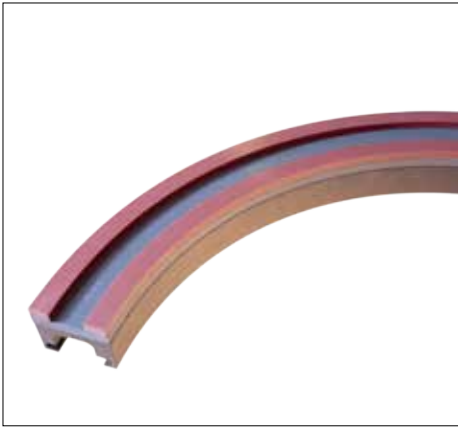

Magnetflex Combi-X Version CX7

Number of Tracks	1	2	3	4	5	6
Width W	100 mm	185 mm	270 mm	355 mm	440 mm	525 mm

Version CX7

15°	704.42.16	704.42.17	704.42.18	704.42.19	704.42.20	704.42.21
30°	704.42.31	704.42.32	704.42.33	704.42.34	704.42.35	704.42.36
45°	704.42.46	704.42.47	704.42.48	704.42.49	704.42.50	704.42.51
60°	704.42.61	704.42.62	704.42.63	704.42.64	704.42.65	704.42.66
75°	704.42.76	704.42.77	704.42.78	704.42.79	704.42.80	704.42.81
90°	704.42.01	704.42.02	704.42.03	704.42.04	704.42.05	704.42.06

Radius

Return guide shoe

More than 6 tracks on request. The height of the return part is 55 mm in case of a single track C7.

- For steel chains: 10/60/66 M 31 M, 60/66 M 31 XM, 66 M 31 RM, 60/66 M 84 XM.
- For plastic chains: RHMP 325, RHMDP 325, RHMP 84.