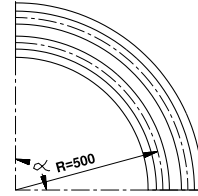

## Magnetflex Combi-A Version C7

Number of Tracks	1	2	3	4	5	6
Width W	100 mm	185 mm	270 mm	355 mm	440 mm	525 mm

### Version C7

15°	704.15.16	704.15.17	704.15.18	704.15.19	704.15.20	704.15.21
30°	704.15.31	704.15.32	704.15.33	704.15.34	704.15.35	704.15.36
45°	704.15.46	704.15.47	704.15.48	704.15.49	704.15.50	704.15.51
60°	704.15.61	704.15.62	704.15.63	704.15.64	704.15.65	704.15.66
75°	704.15.76	704.15.77	704.15.78	704.15.79	704.15.80	704.15.81
90°	704.15.01	704.15.02	704.15.03	704.15.04	704.15.05	704.15.06

Radius

No return guide shoe

More than 6 tracks on request. The height of the return part is 55 mm in case of a single track C7.

- For steel chains: 10/60/66 M 31 M, 60/66 M 31 XM, 66 M 31 RM, 60/66 M 84 XM.
- For plastic chains: RHMP 325, RHMDP 325, RHMP 84.

Radius

Return guide shoe

More than 6 tracks on request. The height of the return part is 55 mm in case of a single track C7.

- For steel chains: 10/60/66 M 31 M, 60/66 M 31 XM, 66 M 31 RM, 60/66 M 84 XM.
- For plastic chains: RHMP 325, RHMDP 325, RHMP 84.