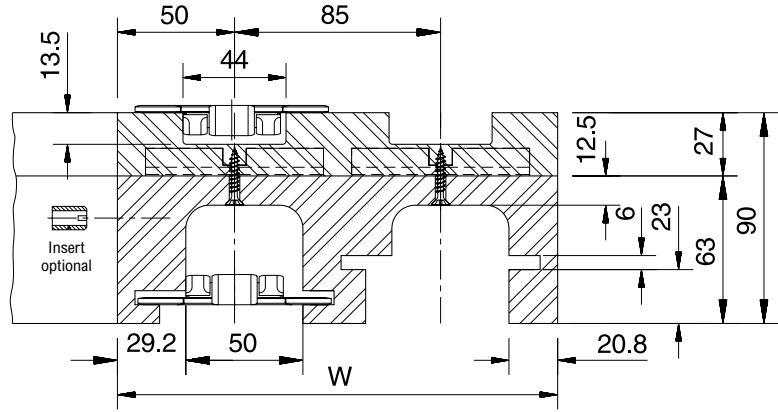

## Magnetflex Combi-A Version C7

Number of Tracks	1	2	3	4	5	6
Width W	100 mm	185 mm	270 mm	355 mm	440 mm	525 mm

Radius

No return guide shoe

More than 6 tracks on request. The height of the return part is 55 mm in case of a single track C7.

- For steel chains: 10/60/66 M 31 M, 60/66 M 31 XM, 66 M 31 RM, 60/66 M 84 XM.
- For plastic chains: RHMP 325, RHMDP 325, RHMP 84.

## Magnetflex Combi-X Version CX7

Number of Tracks	1	2	3	4	5	6
Width W	100 mm	185 mm	270 mm	355 mm	440 mm	525 mm

Radius

Return guide shoe

More than 6 tracks on request. The height of the return part is 55 mm in case of a single track C7.

- For steel chains: 10/60/66 M 31 M, 60/66 M 31 XM, 66 M 31 RM, 60/66 M 84 XM.
- For plastic chains: RHMP 325, RHMDP 325, RHMP 84.