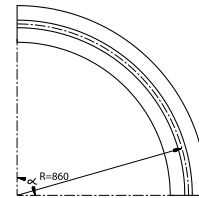

### Version C65

15°	724.07.16
30°	724.07.31
45°	724.07.46
60°	724.07.61
75°	724.07.76
90°	724.07.01

More than 1 track on request.

• For steel chains: 10/60/66 M 72 M, 66 M 72 RM.

Radius

Return guide shoe

## Magnetflex Combi-A Version C66

<b>Number of Tracks</b>	<b>1</b>
<b>Width W</b>	<b>214 mm</b>

### Version C66

15°	724.11.16
30°	724.11.31
45°	724.11.46
60°	724.11.61
75°	724.11.76
90°	724.11.01

More than 1 track on request.

• For steel chains: 10/60/66 M 72 M, 66 M 72 RM.

Radius

Return guide shoe