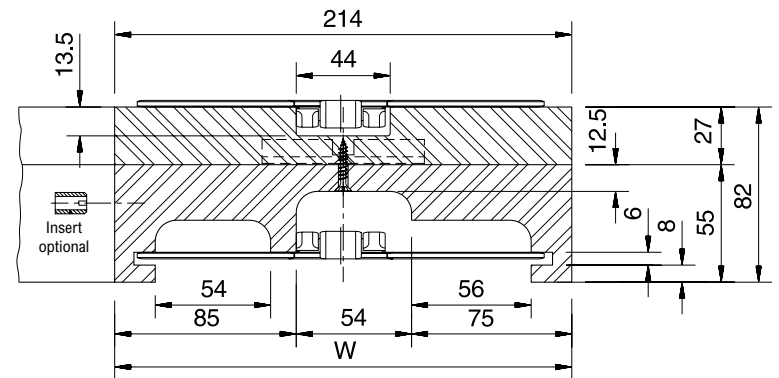

## Magnetflex Combi-A Version C65

<b>Number of Tracks</b>	<b>1</b>
<b>Width W</b>	<b>214 mm</b>

### Version C65

15°	724.07.16
30°	724.07.31
45°	724.07.46
60°	724.07.61
75°	724.07.76
90°	724.07.01

More than 1 track on request.

• For steel chains: 10/60/66 M 72 M, 66 M 72 RM.

Radius

Return guide shoe

## Magnetflex Combi-A Version C66

<b>Number of Tracks</b>	<b>1</b>
<b>Width W</b>	<b>214 mm</b>

### Version C66

15°	724.11.16
30°	724.11.31
45°	724.11.46
60°	724.11.61
75°	724.11.76
90°	724.11.01

More than 1 track on request.

• For steel chains: 10/60/66 M 72 M, 66 M 72 RM.

Radius

Return guide shoe