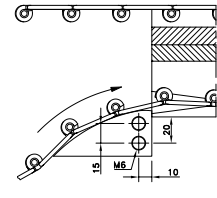

## Magnetflex Combi-A Version C65

<b>Number of Tracks</b>	<b>1</b>
<b>Width W</b>	<b>214 mm</b>

### Version C65

15°	724.07.16
30°	724.07.31
45°	724.07.46
60°	724.07.61
75°	724.07.76
90°	724.07.01

More than 1 track on request.

• For steel chains: 10/60/66 M 72 M, 66 M 72 RM.

Radius

Return guide shoe

## Magnetflex Combi-A Version C66

<b>Number of Tracks</b>	<b>1</b>
<b>Width W</b>	<b>214 mm</b>

### Version C66

15°	724.11.16
30°	724.11.31
45°	724.11.46
60°	724.11.61
75°	724.11.76
90°	724.11.01

More than 1 track on request.

• For steel chains: 10/60/66 M 72 M, 66 M 72 RM.

Radius

Return guide shoe