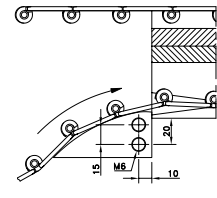

### Version C65

15°	724.07.16
30°	724.07.31
45°	724.07.46
60°	724.07.61
75°	724.07.76
90°	724.07.01

More than 1 track on request.

• For steel chains: 10/60/66 M 72 M, 66 M 72 RM.

Radius

Return guide shoe

## Magnetflex Combi-A Version C66

<b>Number of Tracks</b>	<b>1</b>
<b>Width W</b>	<b>214 mm</b>

### Version C66

15°	724.11.16
30°	724.11.31
45°	724.11.46
60°	724.11.61
75°	724.11.76
90°	724.11.01

More than 1 track on request.

• For steel chains: 10/60/66 M 72 M, 66 M 72 RM.

Radius

Return guide shoe