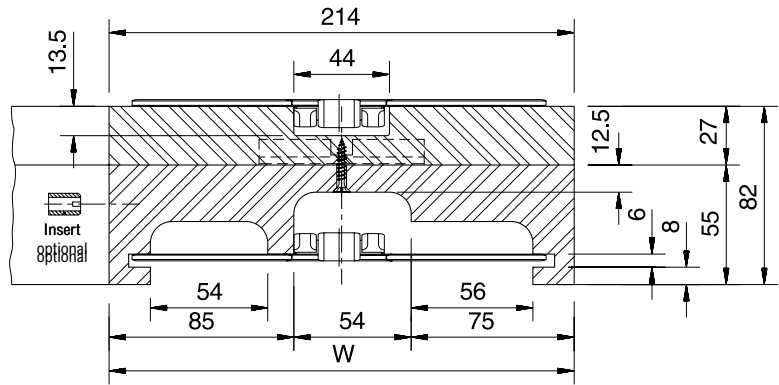

## Magnetflex Combi-A Version C65

<b>Number of Tracks</b>	<b>1</b>
<b>Width W</b>	<b>214 mm</b>

### Version C65

15°	724.07.16
30°	724.07.31
45°	724.07.46
60°	724.07.61
75°	724.07.76
90°	724.07.01

More than 1 track on request.

• For steel chains: 10/60/66 M 72 M, 66 M 72 RM.

Radius

Return guide shoe

## Magnetflex Combi-A Version C66

<b>Number of Tracks</b>	<b>1</b>
<b>Width W</b>	<b>214 mm</b>

### Version C66

15°	724.11.16
30°	724.11.31
45°	724.11.46
60°	724.11.61
75°	724.11.76
90°	724.11.01

More than 1 track on request.

• For steel chains: 10/60/66 M 72 M, 66 M 72 RM.

Radius

Return guide shoe