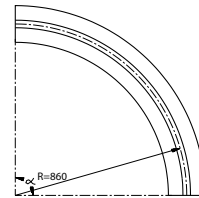

## Magnetflex Combi-A Version C65

<b>Number of Tracks</b>	<b>1</b>
<b>Width W</b>	<b>214 mm</b>

### Version C65

15°	724.07.16
30°	724.07.31
45°	724.07.46
60°	724.07.61
75°	724.07.76
90°	724.07.01

More than 1 track on request.

• For steel chains: 10/60/66 M 72 M, 66 M 72 RM.

Radius

Return guide shoe

## Magnetflex Combi-A Version C66

<b>Number of Tracks</b>	<b>1</b>
<b>Width W</b>	<b>214 mm</b>

### Version C66

15°	724.11.16
30°	724.11.31
45°	724.11.46
60°	724.11.61
75°	724.11.76
90°	724.11.01

More than 1 track on request.

• For steel chains: 10/60/66 M 72 M, 66 M 72 RM.

Radius

Return guide shoe