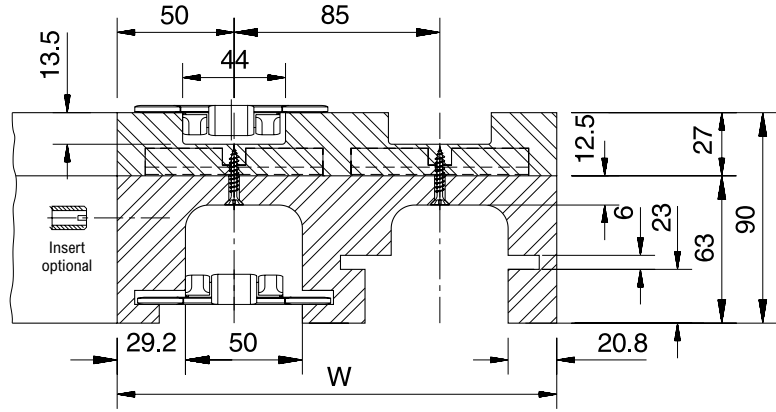

Magnetflex Combi-A Version C6

Number of Tracks	1	2	3	4	5	6
Width W	100 mm	185 mm	270 mm	355 mm	440 mm	525 mm

Version C6

15°	704.14.16	704.14.17	704.14.18	704.14.19	704.14.20	704.14.21
30°	704.14.31	704.14.32	704.14.33	704.14.34	704.14.35	704.14.36
45°	704.14.46	704.14.47	704.14.48	704.14.49	704.14.50	704.14.51
60°	704.14.61	704.14.62	704.14.63	704.14.64	704.14.65	704.14.66
75°	704.14.76	704.14.77	704.14.78	704.14.79	704.14.80	704.14.81
90°	704.14.01	704.14.02	704.14.03	704.14.04	704.14.05	704.14.06

Radius

Return guide shoe

More than 6 tracks on request.

- For steel chains: 10/60/66 M 31 M, 60/66 M 31 XM, 66 M 31 RM, 60/66 M 84 XM.
- For plastic chains: RHMP 325, RHMDP 325, RHMP 84.

Magnetflex Combi-X Version CX6

Number of Tracks	1	2	3	4	5	6
Width W	100 mm	185 mm	270 mm	355 mm	440 mm	525 mm

Version CX6

15°	704.41.16	704.41.17	704.41.18	704.41.19	704.41.20	704.41.21
30°	704.41.31	704.41.32	704.41.33	704.41.34	704.41.35	704.41.36
45°	704.41.46	704.41.47	704.41.48	704.41.49	704.41.50	704.41.51
60°	704.41.61	704.41.62	704.41.63	704.41.64	704.41.65	704.41.66
75°	704.41.76	704.41.77	704.41.78	704.41.79	704.41.80	704.41.81
90°	704.41.01	704.41.02	704.41.03	704.41.04	704.41.05	704.41.06

Radius

Return guide shoe

More than 6 tracks on request.

- For steel chains: 10/60/66 M 31 M, 60/66 M 31 XM, 66 M 31 RM, 60/66 M 84 XM.
- For plastic chains: RHMP 325, RHMDP 325, RHMP 84.