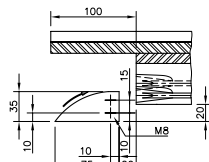

Magnetflex Combi-A Version C6

Number of Tracks	1	2	3	4	5	6
Width W	100 mm	185 mm	270 mm	355 mm	440 mm	525 mm

Version C6

15°	704.14.16	704.14.17	704.14.18	704.14.19	704.14.20	704.14.21
30°	704.14.31	704.14.32	704.14.33	704.14.34	704.14.35	704.14.36
45°	704.14.46	704.14.47	704.14.48	704.14.49	704.14.50	704.14.51
60°	704.14.61	704.14.62	704.14.63	704.14.64	704.14.65	704.14.66
75°	704.14.76	704.14.77	704.14.78	704.14.79	704.14.80	704.14.81
90°	704.14.01	704.14.02	704.14.03	704.14.04	704.14.05	704.14.06

Radius

Return guide shoe

More than 6 tracks on request.

- For steel chains: 10/60/66 M 31 M, 60/66 M 31 XM, 66 M 31 RM, 60/66 M 84 XM.
- For plastic chains: RHMP 325, RHMDP 325, RHMP 84.

Magnetflex Combi-X Version CX6

Number of Tracks	1	2	3	4	5	6
Width W	100 mm	185 mm	270 mm	355 mm	440 mm	525 mm

Version CX6

15°	704.41.16	704.41.17	704.41.18	704.41.19	704.41.20	704.41.21
30°	704.41.31	704.41.32	704.41.33	704.41.34	704.41.35	704.41.36
45°	704.41.46	704.41.47	704.41.48	704.41.49	704.41.50	704.41.51
60°	704.41.61	704.41.62	704.41.63	704.41.64	704.41.65	704.41.66
75°	704.41.76	704.41.77	704.41.78	704.41.79	704.41.80	704.41.81
90°	704.41.01	704.41.02	704.41.03	704.41.04	704.41.05	704.41.06

Radius

Return guide shoe

More than 6 tracks on request.

- For steel chains: 10/60/66 M 31 M, 60/66 M 31 XM, 66 M 31 RM, 60/66 M 84 XM.
- For plastic chains: RHMP 325, RHMDP 325, RHMP 84.