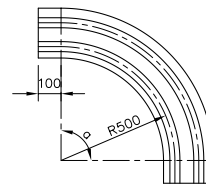

Magnetflex Combi-A Version C6

Number of Tracks	1	2	3	4	5	6
Width W	100 mm	185 mm	270 mm	355 mm	440 mm	525 mm

Version C6

15°	704.14.16	704.14.17	704.14.18	704.14.19	704.14.20	704.14.21
30°	704.14.31	704.14.32	704.14.33	704.14.34	704.14.35	704.14.36
45°	704.14.46	704.14.47	704.14.48	704.14.49	704.14.50	704.14.51
60°	704.14.61	704.14.62	704.14.63	704.14.64	704.14.65	704.14.66
75°	704.14.76	704.14.77	704.14.78	704.14.79	704.14.80	704.14.81
90°	704.14.01	704.14.02	704.14.03	704.14.04	704.14.05	704.14.06

Radius

Return guide shoe

More than 6 tracks on request.

- For steel chains: 10/60/66 M 31 M, 60/66 M 31 XM, 66 M 31 RM, 60/66 M 84 XM.
- For plastic chains: RHMP 325, RHMDP 325, RHMP 84.

Magnetflex Combi-X Version CX6

Number of Tracks	1	2	3	4	5	6
Width W	100 mm	185 mm	270 mm	355 mm	440 mm	525 mm

Version CX6

15°	704.41.16	704.41.17	704.41.18	704.41.19	704.41.20	704.41.21
30°	704.41.31	704.41.32	704.41.33	704.41.34	704.41.35	704.41.36
45°	704.41.46	704.41.47	704.41.48	704.41.49	704.41.50	704.41.51
60°	704.41.61	704.41.62	704.41.63	704.41.64	704.41.65	704.41.66
75°	704.41.76	704.41.77	704.41.78	704.41.79	704.41.80	704.41.81
90°	704.41.01	704.41.02	704.41.03	704.41.04	704.41.05	704.41.06

Radius

Return guide shoe

More than 6 tracks on request.

- For steel chains: 10/60/66 M 31 M, 60/66 M 31 XM, 66 M 31 RM, 60/66 M 84 XM.
- For plastic chains: RHMP 325, RHMDP 325, RHMP 84.