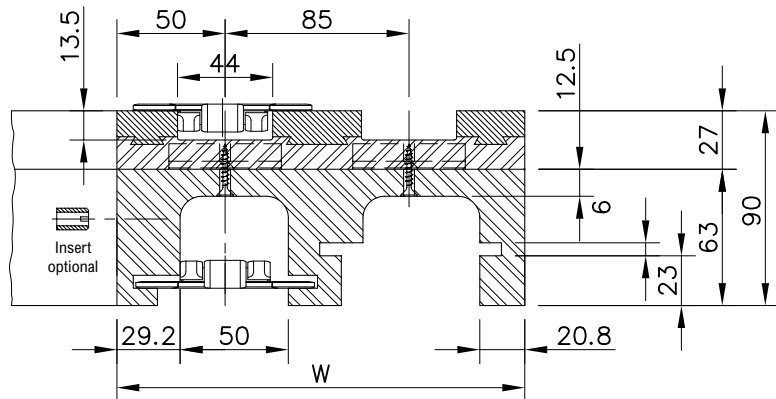

Magnetflex Combi-A Version C6

Number of Tracks	1	2	3	4	5	6
Width W	100 mm	185 mm	270 mm	355 mm	440 mm	525 mm

Version C6

15°	704.14.16	704.14.17	704.14.18	704.14.19	704.14.20	704.14.21
30°	704.14.31	704.14.32	704.14.33	704.14.34	704.14.35	704.14.36
45°	704.14.46	704.14.47	704.14.48	704.14.49	704.14.50	704.14.51
60°	704.14.61	704.14.62	704.14.63	704.14.64	704.14.65	704.14.66
75°	704.14.76	704.14.77	704.14.78	704.14.79	704.14.80	704.14.81
90°	704.14.01	704.14.02	704.14.03	704.14.04	704.14.05	704.14.06

Radius

Return guide shoe

More than 6 tracks on request.

- For steel chains: 10/60/66 M 31 M, 60/66 M 31 XM, 66 M 31 RM, 60/66 M 84 XM.
- For plastic chains: RHMP 325, RHMDP 325, RHMP 84.

Magnetflex Combi-X Version CX6

Number of Tracks	1	2	3	4	5	6
Width W	100 mm	185 mm	270 mm	355 mm	440 mm	525 mm

Version CX6

15°	704.41.16	704.41.17	704.41.18	704.41.19	704.41.20	704.41.21
30°	704.41.31	704.41.32	704.41.33	704.41.34	704.41.35	704.41.36
45°	704.41.46	704.41.47	704.41.48	704.41.49	704.41.50	704.41.51
60°	704.41.61	704.41.62	704.41.63	704.41.64	704.41.65	704.41.66
75°	704.41.76	704.41.77	704.41.78	704.41.79	704.41.80	704.41.81
90°	704.41.01	704.41.02	704.41.03	704.41.04	704.41.05	704.41.06

Radius

Return guide shoe

More than 6 tracks on request.

- For steel chains: 10/60/66 M 31 M, 60/66 M 31 XM, 66 M 31 RM, 60/66 M 84 XM.
- For plastic chains: RHMP 325, RHMDP 325, RHMP 84.