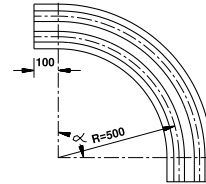

Magnetflex Combi-A Version C6

Number of Tracks	1	2	3	4	5	6
Width W	100 mm	185 mm	270 mm	355 mm	440 mm	525 mm

Version C6

15°	704.14.16	704.14.17	704.14.18	704.14.19	704.14.20	704.14.21
30°	704.14.31	704.14.32	704.14.33	704.14.34	704.14.35	704.14.36
45°	704.14.46	704.14.47	704.14.48	704.14.49	704.14.50	704.14.51
60°	704.14.61	704.14.62	704.14.63	704.14.64	704.14.65	704.14.66
75°	704.14.76	704.14.77	704.14.78	704.14.79	704.14.80	704.14.81
90°	704.14.01	704.14.02	704.14.03	704.14.04	704.14.05	704.14.06

Radius

Return guide shoe

More than 6 tracks on request.

- For steel chains: 10/60/66 M 31 M, 60/66 M 31 XM, 66 M 31 RM, 60/66 M 84 XM.
- For plastic chains: RHMP 325, RHMDP 325, RHMP 84.

Magnetflex Combi-X Version CX6

Number of Tracks	1	2	3	4	5	6
Width W	100 mm	185 mm	270 mm	355 mm	440 mm	525 mm

Version CX6

15°	704.41.16	704.41.17	704.41.18	704.41.19	704.41.20	704.41.21
30°	704.41.31	704.41.32	704.41.33	704.41.34	704.41.35	704.41.36
45°	704.41.46	704.41.47	704.41.48	704.41.49	704.41.50	704.41.51
60°	704.41.61	704.41.62	704.41.63	704.41.64	704.41.65	704.41.66
75°	704.41.76	704.41.77	704.41.78	704.41.79	704.41.80	704.41.81
90°	704.41.01	704.41.02	704.41.03	704.41.04	704.41.05	704.41.06

Radius

Return guide shoe

More than 6 tracks on request.

- For steel chains: 10/60/66 M 31 M, 60/66 M 31 XM, 66 M 31 RM, 60/66 M 84 XM.
- For plastic chains: RHMP 325, RHMDP 325, RHMP 84.