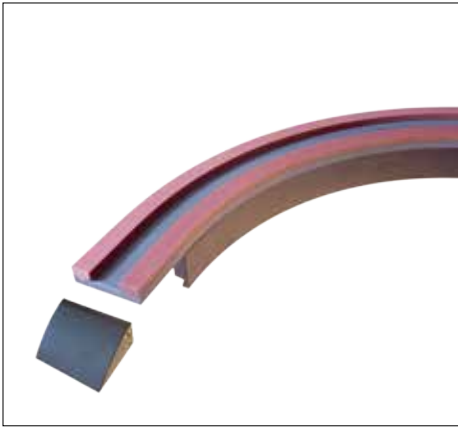

Magnetflex Combi-A Version C6

Number of Tracks	1	2	3	4	5	6
Width W	100 mm	185 mm	270 mm	355 mm	440 mm	525 mm

Version C6

15°	704.14.16	704.14.17	704.14.18	704.14.19	704.14.20	704.14.21
30°	704.14.31	704.14.32	704.14.33	704.14.34	704.14.35	704.14.36
45°	704.14.46	704.14.47	704.14.48	704.14.49	704.14.50	704.14.51
60°	704.14.61	704.14.62	704.14.63	704.14.64	704.14.65	704.14.66
75°	704.14.76	704.14.77	704.14.78	704.14.79	704.14.80	704.14.81
90°	704.14.01	704.14.02	704.14.03	704.14.04	704.14.05	704.14.06

Radius

Return guide shoe

More than 6 tracks on request.

- For steel chains: 10/60/66 M 31 M, 60/66 M 31 XM, 66 M 31 RM, 60/66 M 84 XM.
- For plastic chains: RHMP 325, RHMDP 325, RHMP 84.

Magnetflex Combi-X Version CX6

Number of Tracks	1	2	3	4	5	6
Width W	100 mm	185 mm	270 mm	355 mm	440 mm	525 mm

Version CX6

15°	704.41.16	704.41.17	704.41.18	704.41.19	704.41.20	704.41.21
30°	704.41.31	704.41.32	704.41.33	704.41.34	704.41.35	704.41.36
45°	704.41.46	704.41.47	704.41.48	704.41.49	704.41.50	704.41.51
60°	704.41.61	704.41.62	704.41.63	704.41.64	704.41.65	704.41.66
75°	704.41.76	704.41.77	704.41.78	704.41.79	704.41.80	704.41.81
90°	704.41.01	704.41.02	704.41.03	704.41.04	704.41.05	704.41.06

Radius

Return guide shoe

More than 6 tracks on request.

- For steel chains: 10/60/66 M 31 M, 60/66 M 31 XM, 66 M 31 RM, 60/66 M 84 XM.
- For plastic chains: RHMP 325, RHMDP 325, RHMP 84.