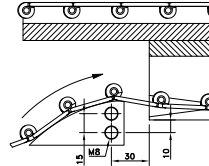

Magnetflex Combi-A Version C6

Number of Tracks	1	2	3	4	5	6
Width W	100 mm	185 mm	270 mm	355 mm	440 mm	525 mm

Version C6

15°	704.14.16	704.14.17	704.14.18	704.14.19	704.14.20	704.14.21
30°	704.14.31	704.14.32	704.14.33	704.14.34	704.14.35	704.14.36
45°	704.14.46	704.14.47	704.14.48	704.14.49	704.14.50	704.14.51
60°	704.14.61	704.14.62	704.14.63	704.14.64	704.14.65	704.14.66
75°	704.14.76	704.14.77	704.14.78	704.14.79	704.14.80	704.14.81
90°	704.14.01	704.14.02	704.14.03	704.14.04	704.14.05	704.14.06

Radius

Return guide shoe

More than 6 tracks on request.

- For steel chains: 10/60/66 M 31 M, 60/66 M 31 XM, 66 M 31 RM, 60/66 M 84 XM.
- For plastic chains: RHMP 325, RHMDP 325, RHMP 84.

Magnetflex Combi-X Version CX6

Number of Tracks	1	2	3	4	5	6
Width W	100 mm	185 mm	270 mm	355 mm	440 mm	525 mm

Version CX6

15°	704.41.16	704.41.17	704.41.18	704.41.19	704.41.20	704.41.21
30°	704.41.31	704.41.32	704.41.33	704.41.34	704.41.35	704.41.36
45°	704.41.46	704.41.47	704.41.48	704.41.49	704.41.50	704.41.51
60°	704.41.61	704.41.62	704.41.63	704.41.64	704.41.65	704.41.66
75°	704.41.76	704.41.77	704.41.78	704.41.79	704.41.80	704.41.81
90°	704.41.01	704.41.02	704.41.03	704.41.04	704.41.05	704.41.06

Radius

Return guide shoe

More than 6 tracks on request.

- For steel chains: 10/60/66 M 31 M, 60/66 M 31 XM, 66 M 31 RM, 60/66 M 84 XM.
- For plastic chains: RHMP 325, RHMDP 325, RHMP 84.