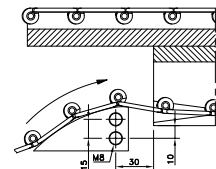

Magnetflex Combi-A Version C42

Number of Tracks	1	2	3	4	5	6
Width W	111 mm	196 mm	281 mm	366 mm	451 mm	536 mm

Version C42

15°	704.28.16	704.28.17	704.28.18	704.28.19	704.28.20	704.28.21
30°	704.28.31	704.28.32	704.28.33	704.28.34	704.28.35	704.28.36
45°	704.28.46	704.28.47	704.28.48	704.28.49	704.28.50	704.28.51
60°	704.28.61	704.28.62	704.28.63	704.28.64	704.28.65	704.28.66
75°	704.28.76	704.28.77	704.28.78	704.28.79	704.28.80	704.28.81
90°	704.28.01	704.28.02	704.28.03	704.28.04	704.28.05	704.28.06

Radius

Return guide shoe

More than 6 tracks on request.

- For steel chains: 10/60/66 M 31 M, 60/66 M 31 XM, 66 M 31 RM, 60/66 M 84 XM.
- For plastic chains: RHMP 325, RHMDP 325, RHMP 84.

Magnetflex Combi-A Version C43

Number of Tracks	1	2	3	4	5	6
Width W	111 mm	196 mm	281 mm	366 mm	451 mm	536 mm

Version C43

15°	704.29.16	704.29.17	704.29.18	704.29.19	704.29.20	704.29.21
30°	704.29.31	704.29.32	704.29.33	704.29.34	704.29.35	704.29.36
45°	704.29.46	704.29.47	704.29.48	704.29.49	704.29.50	704.29.51
60°	704.29.61	704.29.62	704.29.63	704.29.64	704.29.65	704.29.66
75°	704.29.76	704.29.77	704.29.78	704.29.79	704.29.80	704.29.81
90°	704.29.01	704.29.02	704.29.03	704.29.04	704.29.05	704.29.06

Radius

Return guide shoe

More than 6 tracks on request.

- For steel chains: 10/60/66 M 31 M, 60/66 M 31 XM, 66 M 31 RM, 60/66 M 84 XM, SSC 581 M-K325.
- For plastic chains: RHMP 325, RHMDP 325, RHMP 84.