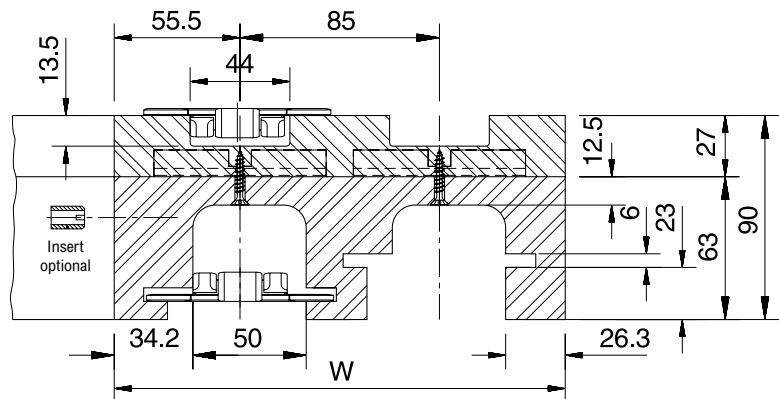

Magnetflex Combi-A Version C42

Number of Tracks	1	2	3	4	5	6
Width W	111 mm	196 mm	281 mm	366 mm	451 mm	536 mm

Version C42

15°	704.28.16	704.28.17	704.28.18	704.28.19	704.28.20	704.28.21
30°	704.28.31	704.28.32	704.28.33	704.28.34	704.28.35	704.28.36
45°	704.28.46	704.28.47	704.28.48	704.28.49	704.28.50	704.28.51
60°	704.28.61	704.28.62	704.28.63	704.28.64	704.28.65	704.28.66
75°	704.28.76	704.28.77	704.28.78	704.28.79	704.28.80	704.28.81
90°	704.28.01	704.28.02	704.28.03	704.28.04	704.28.05	704.28.06

Radius

Return guide shoe

More than 6 tracks on request.

- For steel chains: 10/60/66 M 31 M, 60/66 M 31 XM, 66 M 31 RM, 60/66 M 84 XM.
- For plastic chains: RHMP 325, RHMDP 325, RHMP 84.

Magnetflex Combi-A Version C43

Number of Tracks	1	2	3	4	5	6
Width W	111 mm	196 mm	281 mm	366 mm	451 mm	536 mm

Version C43

15°	704.29.16	704.29.17	704.29.18	704.29.19	704.29.20	704.29.21
30°	704.29.31	704.29.32	704.29.33	704.29.34	704.29.35	704.29.36
45°	704.29.46	704.29.47	704.29.48	704.29.49	704.29.50	704.29.51
60°	704.29.61	704.29.62	704.29.63	704.29.64	704.29.65	704.29.66
75°	704.29.76	704.29.77	704.29.78	704.29.79	704.29.80	704.29.81
90°	704.29.01	704.29.02	704.29.03	704.29.04	704.29.05	704.29.06

Radius

Return guide shoe

More than 6 tracks on request.

- For steel chains: 10/60/66 M 31 M, 60/66 M 31 XM, 66 M 31 RM, 60/66 M 84 XM, SSC 581 M-K325.
- For plastic chains: RHMP 325, RHMDP 325, RHMP 84.