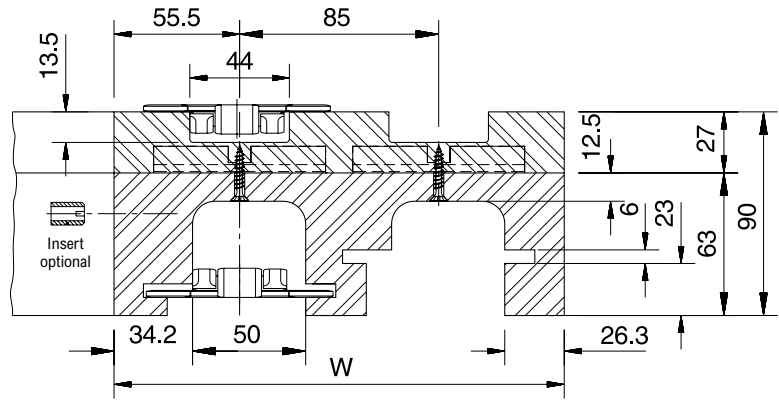

Magnetflex Combi-A Version C42

Number of Tracks	1	2	3	4	5	6
Width W	111 mm	196 mm	281 mm	366 mm	451 mm	536 mm

Version C42

15°	704.28.16	704.28.17	704.28.18	704.28.19	704.28.20	704.28.21
30°	704.28.31	704.28.32	704.28.33	704.28.34	704.28.35	704.28.36
45°	704.28.46	704.28.47	704.28.48	704.28.49	704.28.50	704.28.51
60°	704.28.61	704.28.62	704.28.63	704.28.64	704.28.65	704.28.66
75°	704.28.76	704.28.77	704.28.78	704.28.79	704.28.80	704.28.81
90°	704.28.01	704.28.02	704.28.03	704.28.04	704.28.05	704.28.06

Radius

Return guide shoe

More than 6 tracks on request.

- For steel chains: 10/60/66 M 31 M, 60/66 M 31 XM, 66 M 31 RM, 60/66 M 84 XM.
- For plastic chains: RHMP 325, RHMDP 325, RHMP 84.

Magnetflex Combi-A Version C43

Number of Tracks	1	2	3	4	5	6
Width W	111 mm	196 mm	281 mm	366 mm	451 mm	536 mm

Version C43

15°	704.29.16	704.29.17	704.29.18	704.29.19	704.29.20	704.29.21
30°	704.29.31	704.29.32	704.29.33	704.29.34	704.29.35	704.29.36
45°	704.29.46	704.29.47	704.29.48	704.29.49	704.29.50	704.29.51
60°	704.29.61	704.29.62	704.29.63	704.29.64	704.29.65	704.29.66
75°	704.29.76	704.29.77	704.29.78	704.29.79	704.29.80	704.29.81
90°	704.29.01	704.29.02	704.29.03	704.29.04	704.29.05	704.29.06

Radius

Return guide shoe

More than 6 tracks on request.

- For steel chains: 10/60/66 M 31 M, 60/66 M 31 XM, 66 M 31 RM, 60/66 M 84 XM, SSC 581 M-K325.
- For plastic chains: RHMP 325, RHMDP 325, RHMP 84.