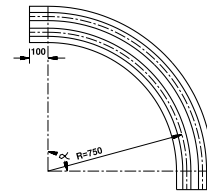

Magnetflex Combi-A Version C42

Number of Tracks	1	2	3	4	5	6
Width W	111 mm	196 mm	281 mm	366 mm	451 mm	536 mm

Version C42

15°	704.28.16	704.28.17	704.28.18	704.28.19	704.28.20	704.28.21
30°	704.28.31	704.28.32	704.28.33	704.28.34	704.28.35	704.28.36
45°	704.28.46	704.28.47	704.28.48	704.28.49	704.28.50	704.28.51
60°	704.28.61	704.28.62	704.28.63	704.28.64	704.28.65	704.28.66
75°	704.28.76	704.28.77	704.28.78	704.28.79	704.28.80	704.28.81
90°	704.28.01	704.28.02	704.28.03	704.28.04	704.28.05	704.28.06

Radius

Return guide shoe

More than 6 tracks on request.

- For steel chains: 10/60/66 M 31 M, 60/66 M 31 XM, 66 M 31 RM, 60/66 M 84 XM.
- For plastic chains: RHMP 325, RHMDP 325, RHMP 84.

Magnetflex Combi-A Version C43

Number of Tracks	1	2	3	4	5	6
Width W	111 mm	196 mm	281 mm	366 mm	451 mm	536 mm

Version C43

15°	704.29.16	704.29.17	704.29.18	704.29.19	704.29.20	704.29.21
30°	704.29.31	704.29.32	704.29.33	704.29.34	704.29.35	704.29.36
45°	704.29.46	704.29.47	704.29.48	704.29.49	704.29.50	704.29.51
60°	704.29.61	704.29.62	704.29.63	704.29.64	704.29.65	704.29.66
75°	704.29.76	704.29.77	704.29.78	704.29.79	704.29.80	704.29.81
90°	704.29.01	704.29.02	704.29.03	704.29.04	704.29.05	704.29.06

Radius

Return guide shoe

More than 6 tracks on request.

- For steel chains: 10/60/66 M 31 M, 60/66 M 31 XM, 66 M 31 RM, 60/66 M 84 XM, SSC 581 M-K325.
- For plastic chains: RHMP 325, RHMDP 325, RHMP 84.