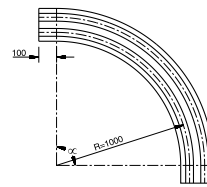

Magnetflex Combi-A Version C42

Number of Tracks	1	2	3	4	5	6
Width W	111 mm	196 mm	281 mm	366 mm	451 mm	536 mm

Version C42

15°	704.28.16	704.28.17	704.28.18	704.28.19	704.28.20	704.28.21
30°	704.28.31	704.28.32	704.28.33	704.28.34	704.28.35	704.28.36
45°	704.28.46	704.28.47	704.28.48	704.28.49	704.28.50	704.28.51
60°	704.28.61	704.28.62	704.28.63	704.28.64	704.28.65	704.28.66
75°	704.28.76	704.28.77	704.28.78	704.28.79	704.28.80	704.28.81
90°	704.28.01	704.28.02	704.28.03	704.28.04	704.28.05	704.28.06

Radius

Return guide shoe

More than 6 tracks on request.

- For steel chains: 10/60/66 M 31 M, 60/66 M 31 XM, 66 M 31 RM, 60/66 M 84 XM.
- For plastic chains: RHMP 325, RHMDP 325, RHMP 84.

Magnetflex Combi-A Version C43

Number of Tracks	1	2	3	4	5	6
Width W	111 mm	196 mm	281 mm	366 mm	451 mm	536 mm

Version C43

15°	704.29.16	704.29.17	704.29.18	704.29.19	704.29.20	704.29.21
30°	704.29.31	704.29.32	704.29.33	704.29.34	704.29.35	704.29.36
45°	704.29.46	704.29.47	704.29.48	704.29.49	704.29.50	704.29.51
60°	704.29.61	704.29.62	704.29.63	704.29.64	704.29.65	704.29.66
75°	704.29.76	704.29.77	704.29.78	704.29.79	704.29.80	704.29.81
90°	704.29.01	704.29.02	704.29.03	704.29.04	704.29.05	704.29.06

Radius

Return guide shoe

More than 6 tracks on request.

- For steel chains: 10/60/66 M 31 M, 60/66 M 31 XM, 66 M 31 RM, 60/66 M 84 XM, SSC 581 M-K325.
- For plastic chains: RHMP 325, RHMDP 325, RHMP 84.