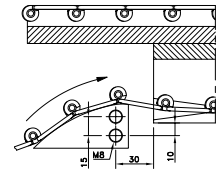

Magnetflex Combi-A Version C42

Number of Tracks	1	2	3	4	5	6
Width W	111 mm	196 mm	281 mm	366 mm	451 mm	536 mm

Version C42

15°	704.28.16	704.28.17	704.28.18	704.28.19	704.28.20	704.28.21
30°	704.28.31	704.28.32	704.28.33	704.28.34	704.28.35	704.28.36
45°	704.28.46	704.28.47	704.28.48	704.28.49	704.28.50	704.28.51
60°	704.28.61	704.28.62	704.28.63	704.28.64	704.28.65	704.28.66
75°	704.28.76	704.28.77	704.28.78	704.28.79	704.28.80	704.28.81
90°	704.28.01	704.28.02	704.28.03	704.28.04	704.28.05	704.28.06

Radius

Return guide shoe

More than 6 tracks on request.

- For steel chains: 10/60/66 M 31 M, 60/66 M 31 XM, 66 M 31 RM, 60/66 M 84 XM.
- For plastic chains: RHMP 325, RHMDP 325, RHMP 84.

Magnetflex Combi-A Version C43

Number of Tracks	1	2	3	4	5	6
Width W	111 mm	196 mm	281 mm	366 mm	451 mm	536 mm

Version C43

15°	704.29.16	704.29.17	704.29.18	704.29.19	704.29.20	704.29.21
30°	704.29.31	704.29.32	704.29.33	704.29.34	704.29.35	704.29.36
45°	704.29.46	704.29.47	704.29.48	704.29.49	704.29.50	704.29.51
60°	704.29.61	704.29.62	704.29.63	704.29.64	704.29.65	704.29.66
75°	704.29.76	704.29.77	704.29.78	704.29.79	704.29.80	704.29.81
90°	704.29.01	704.29.02	704.29.03	704.29.04	704.29.05	704.29.06

Radius

Return guide shoe

More than 6 tracks on request.

- For steel chains: 10/60/66 M 31 M, 60/66 M 31 XM, 66 M 31 RM, 60/66 M 84 XM, SSC 581 M-K325.
- For plastic chains: RHMP 325, RHMDP 325, RHMP 84.